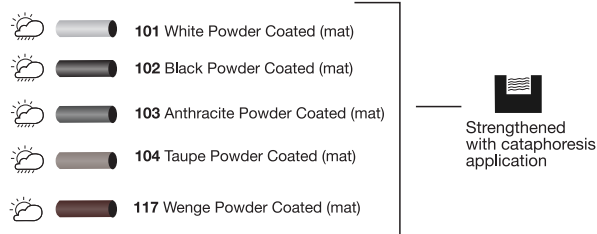

Material

Base

Steel Frame

Table Top

12mm Solid Laminate

Base Colours

12 mm Solid Laminate Compact Top Colours

Cleaning & Meaintenance