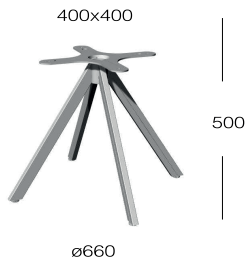

kg
7.70

1 pcs.

cardboard package
500x600x1130
0.28m³ / 9.70kg

205 - Tower Side Table Base

590

kg
3.50

1 pcs.

cardboard package
500x600x440
0.13m³ / 4.70kg

206 - Tower Side Table

590

kg
3.00

1 pcs.

cardboard package
500x600x540
0.16m³ / 5.00kg

207 - Tower Side Table Base

690x690
590x590

690 / 590

kg
4.40

1 pcs.

cardboard package
500x500x440
0.11m³ / 5.60kg

208 - Tower Side Table Base

Applicable Table Tops

690x690
590x590

690 / 590

cardboard package
500x500x540
0.13m³ / 5.60kg