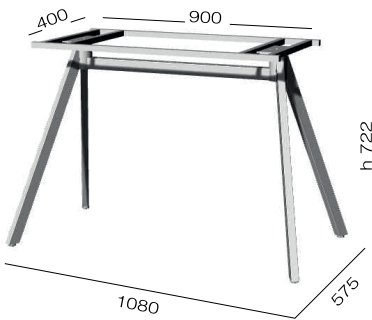

kg
7.70

1 pcs.

cardboard package
500x600x1130
0.28m³ / 9.70kg

205 - Tower Side Table Base

590

kg
3.50

1 pcs.

cardboard package
500x600x440
0.13m³ / 4.70kg

206 - Tower Side Table

590

kg
3.00

1 pcs.

cardboard package
500x600x540
0.16m³ / 5.00kg

207 - Tower Side Table Base

690x690
590x590

690 / 590

kg
4.40

1 pcs.

cardboard package
500x500x440
0.11m³ / 5.60kg

208 - Tower Side Table Base

Applicable Table Tops

690x690
590x590

690 / 590

cardboard package
500x500x540
0.13m³ / 5.60kg

209 - Tower Table Base

139x79

cardboard package
610x560x840
0.28m³ / 10.7kg

210 - Tower Table Base

179x89

cardboard package
570x490x920
420x1220x70
0.41m³ / 15.25kg

211 - Tower Table Base

2410x990