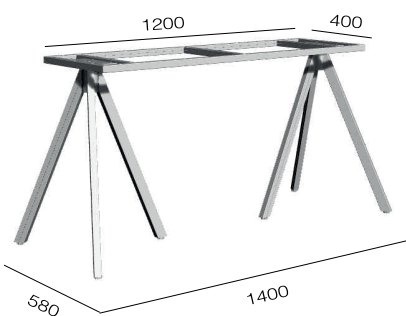

206 - Tower Side Table

590

kg
3.00

1 pcs.

cardboard package
500x600x540
0.16m³ / 5.00kg

207 - Tower Side Table Base

690x690
590x590

690 / 590

kg
4.40

1 pcs.

cardboard package
500x500x440
0.11m³ / 5.60kg

208 - Tower Side Table Base

Applicable Table Tops

690x690
590x590

690 / 590

cardboard package
500x500x540
0.13m³ / 5.60kg

209 - Tower Table Base

139x79

cardboard package
610x560x840
0.28m³ / 10.7kg

210 - Tower Table Base

179x89

cardboard package
570x490x920
420x1220x70
0.41m³ / 15.25kg

211 - Tower Table Base

2410x990

cardboard package
680x620x960
520x1620x70
0.45m³ / 23 kg

212 - Tower Table Base

Applicable Table Tops

Available Colours

-   101 White Powder Coated (mat)
-   102 Black Powder Coated (mat)
-   103 Anthracite Powder Coated (mat)
-   104 Taupe Powder Coated (mat)