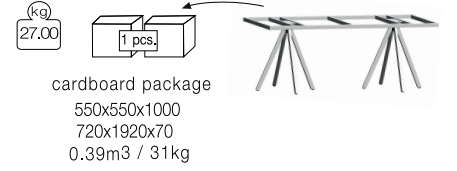

212 - Tower Table Base

Applicable Table Tops

Available Colours

- 101 White Powder Coated (mat)
- 102 Black Powder Coated (mat)
- 103 Anthracite Powder Coated (mat)
- 104 Taupe Powder Coated (mat)

Certification, labels