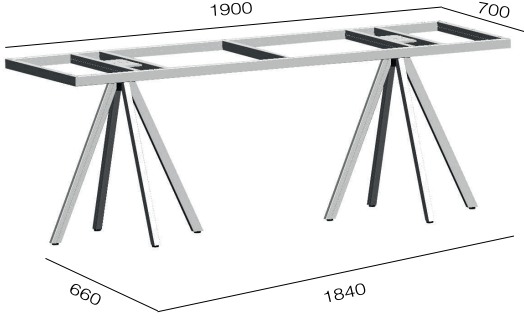

212 - Tower Table Base

Applicable Table Tops

Available Colours

- 101 White Powder Coated (mat)
- 102 Black Powder Coated (mat)
- 103 Anthracite Powder Coated (mat)
- 104 Taupe Powder Coated (mat)

Certification, labels