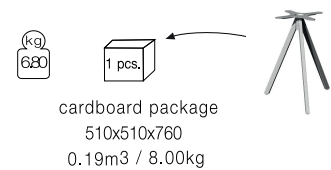

201 - Tower Table Base

Applicable Table Tops

202 - Tower Table Base

203 - Tower Table Base

204 - Tower Table Base

Applicable Table Tops

690x690
590x590

690 / 590

kg
7.70

1 pcs.

cardboard package
500x600x1130
0.28m³ / 9.70kg

205 - Tower Side Table Base

590

kg
3.50

1 pcs.

cardboard package
500x600x440
0.13m³ / 4.70kg

206 - Tower Side Table

590

kg
3.00

1 pcs.

cardboard package
500x600x540
0.16m³ / 5.00kg

207 - Tower Side Table Base

690x690
590x590

690 / 590

kg
4.40

1 pcs.

cardboard package
500x500x440
0.11m³ / 5.60kg

208 - Tower Side Table Base

Applicable Table Tops

690x690
590x590

690 / 590

cardboard package
500x500x540
0.13m³ / 5.60kg