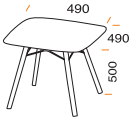

WOX

www.papatya.com.tr

1200x2000

ø1200

1590 x 1190

990x990

490x490

Material

Base

Beech / Iroko Wood

Table Top

12mm Solid Laminate, reverse bevel edge

Available Colours

-   1000 Natural beech wood
-   1001 Wenge lacquered beech wood
-   1002 Black lacquered beech wood
-   1003 White lacquered beech wood