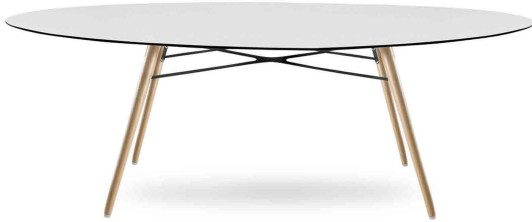

WOX

www.papatya.com.tr

1200x2000

ø1200

1590 x 1190

990x990

490x490

Material

Base

Beech / Iroko Wood

Table Top

12mm Solid Laminate, reverse bevel edge

Available Colours

-   1000 Natural beech wood
-   1001 Wenge lacquered beech wood
-   1002 Black lacquered beech wood
-   1003 White lacquered beech wood