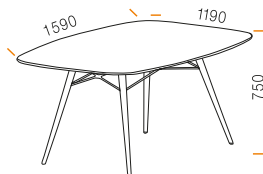

WOX

www.papatya.com.tr

1200x2000

ø1200

1590 x 1190

990x990

490x490

Material

Base

Beech / Iroko Wood

Table Top

12mm Solid Laminate, reverse bevel edge

Available Colours

-   1000 Natural beech wood
-   1001 Wenge lacquered beech wood
-   1002 Black lacquered beech wood
-   1003 White lacquered beech wood