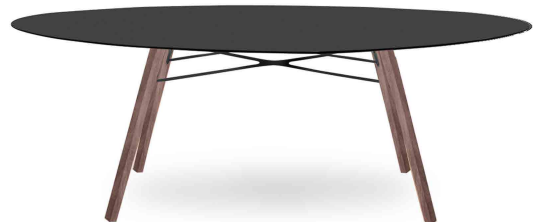

WOX

www.papatya.com.tr

1200x2000

ø1200

1590 x 1190

990x990

490x490

Material

Base

Beech / Iroko Wood

Table Top

12mm Solid Laminate, reverse bevel edge

Available Colours

-   1000 Natural beech wood
-   1001 Wenge lacquered beech wood
-   1002 Black lacquered beech wood
-   1003 White lacquered beech wood