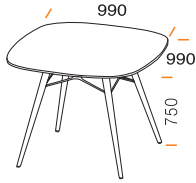

WOX

www.papatya.com.tr

1200x2000

ø1200

1590 x 1190

990x990

490x490

Material

Base

Beech / Iroko Wood

Table Top

12mm Solid Laminate, reverse bevel edge

Available Colours

-   1000 Natural beech wood
-   1001 Wenge lacquered beech wood
-   1002 Black lacquered beech wood
-   1003 White lacquered beech wood