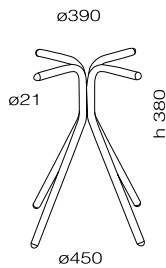

PAPATYA®

QUICK COLLECTION

Quick Table base

Applicable Table Tops

h 722

690x690
590x590

690 / 590

cartoon box

Quick Side table base

h 380

590x590
490x490

590 / 490

cartoon box

Material

Base

ø21mm steel tube

Column

ø21mm steel tube

Available Colours

-   **101** White Powder Coated (mat)
-   **102** Black Powder Coated (mat)
-   **103** Anthracite Powder Coated (mat)
-   **104** Taupe Powder Coated (mat)
-   **111** Brick Red Powder Coated (mat)
-   **112** Green Powder Coated (mat)
-   **110** Yellow Powder Coated (mat)
-   **115** Grey Powder Coated (mat)