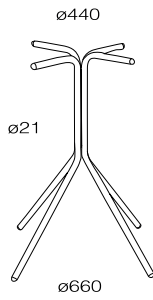

PAPATYA®

QUICK COLLECTION

Quick Table base

Applicable Table Tops

h 722

690x690
590x590

690 / 590

cartoon box

Quick Side table base

h 380

590x590
490x490

590 / 490

cartoon box

Material

Base

ø21mm steel tube

Column

ø21mm steel tube

Available Colours

-   **101** White Powder Coated (mat)
-   **102** Black Powder Coated (mat)
-   **103** Anthracite Powder Coated (mat)
-   **104** Taupe Powder Coated (mat)
-   **111** Brick Red Powder Coated (mat)
-   **112** Green Powder Coated (mat)
-   **110** Yellow Powder Coated (mat)
-   **115** Grey Powder Coated (mat)