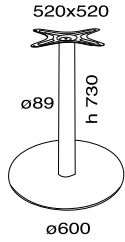

LOTUS ROUND

www.papatya.com.tr

ø300 side table base

590x590
490x490

590
490

Applicable table tops

adjustable foot

(kg)
7

1 pcs.
cartoon box

m³ 0.036

ø450 bar table base

690x690
590x590

690 / 590

Applicable table tops

adjustable foot

(kg)
14

1 pcs.
cartoon box

m³ 0.055

LOTUS ROUND

www.papatya.com.tr

ø450 side table base

Applicable table tops

ø600 table base

Applicable table tops

ø600 bar table base

Applicable table tops

Material

Base

Powder coated iron strengthened against rusting and scratches with cathoporesis application

Column

Powder coated teel tube strengthened against rusting and scratches with cathoporesis application