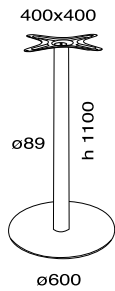

LOTUS ROUND

www.papatya.com.tr

ø300 side table base

590x590
490x490

590
490

Applicable table tops

adjustable foot

(kg)
7

1 pcs.
cartoon box

m³ 0.036

ø450 bar table base

690x690
590x590

690 / 590

Applicable table tops

adjustable foot

(kg)
14

1 pcs.
cartoon box

m³ 0.055

LOTUS ROUND

www.papatya.com.tr

ø450 side table base

Applicable table tops

ø600 table base

Applicable table tops

ø600 bar table base

Applicable table tops

Material

Base

Powder coated iron strengthened against rusting and scratches with cathoporesis application

Column

Powder coated teel tube strengthened against rusting and scratches with cathoporesis application