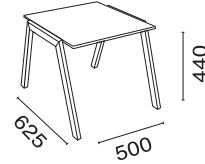

ZEN SIDE TABLE

www.papatya.com.tr

COMPACT TABLE TOP COLOURS

Frame Features

 stainless steel
(304 quality stainless steel)

Net weight

Gross weight

Stacking

Packaging

8.00

8.50

520x650x100mm / m³ 0.33

Description

Zen sunlounger can combine with Zen side table. Side table with compact top and stainless steel legs is suitable to create visual compatibility.

Auxiliary Materials