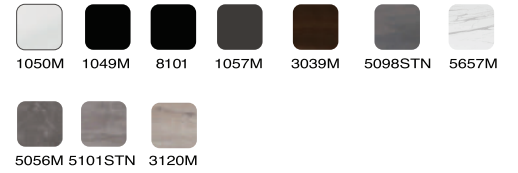

SOLID COMPACT FINISH (12mm)

*Except white, other colours are recommended only in shaded areas.

Net weight

(kg)
18

Gross Weight

(kg)
20

Packaging

1120x620x230 / m3 0.16

Shipment Deatils

20' : 162 pcs.
40' : 324 pcs.
40HC : 296 pcs.
100cbm : 504 pcs.