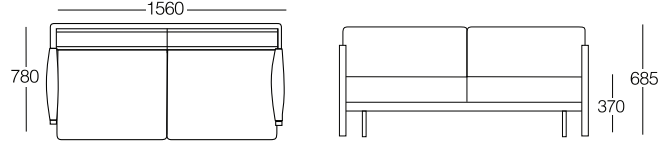

#### Packaging

430x790x790 / m3 0.27

#### Shipment Details

 20' : 105 pcs.  
40' : 225 pcs.  
40HC : 270 pcs.  
100cbm : 306 pcs.

LOCA seating group is formed for outdoors by the combination of cataphoresis electrostatic powder painted metal body and puffy cushions. This collection has leading role for creating simple, serene and pleasant spaces. The concepts of comfort, design and simplicity were meticulously handled in the LOCA collection, where carefully selected fabrics were