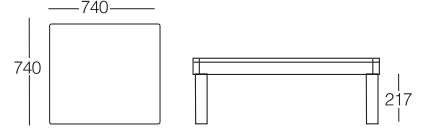

SIDE TABLE

METAL FINISH

* Powder Coated(mat)
strengthened against rusting
and scratches with cataphoresis
application.

SOLID COMPACT FINISH (12mm)

*Except white, other colours are recommended only in shaded areas.

Net weight

(kg)
15

Gross Weight

(kg)
17

Packaging

760x760x230 / m3 0.13

Shipment Deatils

20' : 189 pcs.
40' : 405 pcs.
40HC : 495 pcs.
100cbm : 612 pcs.