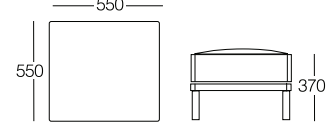

Gross Weight

(kg)  
12.3

Packaging

1  
430x790x790 / m3 0.27

Shipment Deatils

20' : 105 pcs.  
40' : 225 pcs.  
40HC : 270 pcs.  
100cbm : 306 pcs.

550x550 PUF