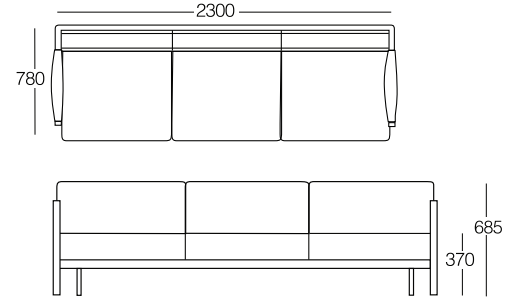

LS 03

METAL FINISH

101 White

103 Anthracite

104 Taupe

117 Wenge

* Powder Coated(mat)
strengthened against rusting
and scratches with cataphoresis
application.

FABRIC FINISH (Batyline Eden)

00566
L. Grey

00563
Beige

00555
Anthracite

50974
Orange

50967
Green

Net weight

(kg)
44

Gross Weight

(kg)
48

Packaging

1
430x2250x790 / m3 0.76

Shipment Deatils

20' : 35 pcs.
40' : 75 pcs.
40HC : 90 pcs.
100cbm : 96 pcs.

LOCA seating group is formed for outdoors by the combination of cataphoresis electrostatic powder painted metal body and puffy cushions. This collection has leading role for creating simple, serene and pleasant spaces. The concepts of comfort, design and simplicity were meticulously handled in the LOCA collection, where carefully selected fabrics were