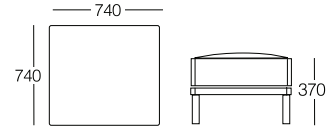

Gross Weight

(kg)  
83.4

Packaging

Shipment Deatils

20' : 17 pcs.  
40' : 35 pcs.  
40HC : 42 pcs.  
100cbm : 48 pcs.

740x740 PUF