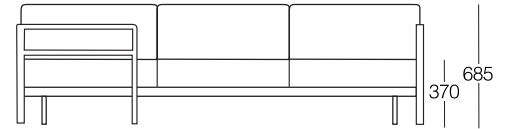

Gross Weight

(kg)  
64.2

Packaging

1    
430x2250x790 / m3 0.76

1    
430x790x790 / m3 0.27

Shipment Deatils

20' : 23 pcs.  
40' : 46 pcs.  
40HC : 56 pcs.  
100cbm : 64 pcs.

LS 3+2