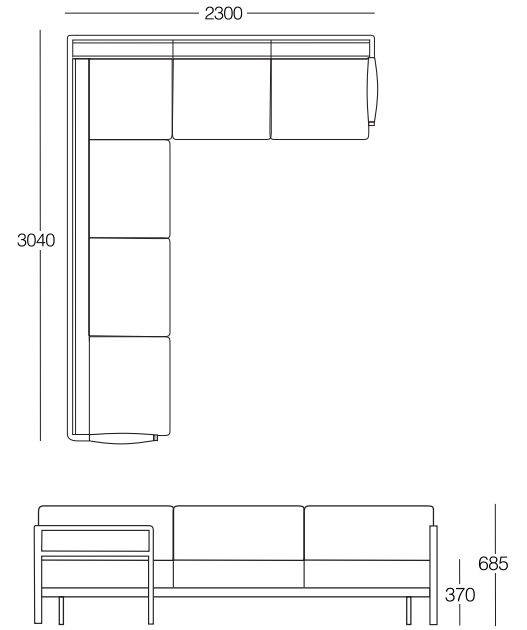

Gross Weight

(kg)  
76.7

Packaging

430x2250x790 / m3 0.76

430x1500x790 / m3 0.51

Shipment Deatils

20' : 20 pcs.  
40' : 40 pcs.  
40HC : 48 pcs.  
100cbm : 54 pcs.

LS 3+3