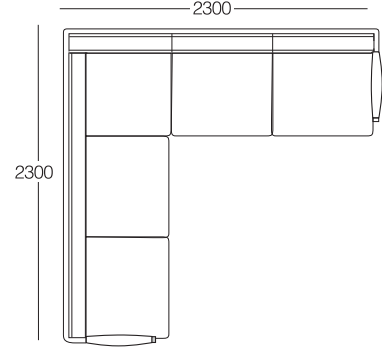

Gross Weight

(kg)  
64.2

Packaging

1    
430x2250x790 / m3 0.76

1    
430x790x790 / m3 0.27

Shipment Deatils

20' : 23 pcs.  
40' : 46 pcs.  
40HC : 56 pcs.  
100cbm : 64 pcs.

LS 3+2