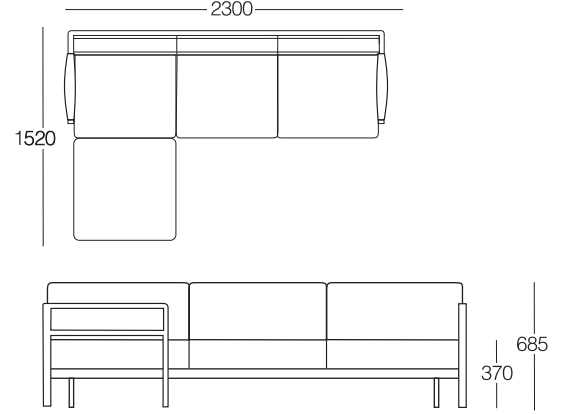

LS 3+1

METAL FINISH

101 White

103 Anthracite

104 Taupe

117 Wenge

* Powder Coated(mat)
strengthened against rusting
and scratches with cataphoresis
application.

FABRIC FINISH (Batyline Eden)

00566
L. Grey

00563
Beige

00555
Anthracite

50974
Orange

50967
Green

Net weight

(kg)
58.2

Gross Weight

(kg)
64.2

Packaging

1
430x2250x790 / m3 0.76

1
430x790x790 / m3 0.27

Shipment Deatils

20' : 23 pcs.
40' : 46 pcs.
40HC : 56 pcs.
100cbm : 64 pcs.