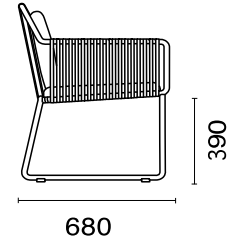

RIVA-K LOUNGE

www.papatya.com.tr

CORD FINISH

ALUMINIUM FRAME FINISH

Net Weight

Gross Weight

Max. stacking

Packaging

Shipment Details

(kg)
5.30

(kg)
8.40

670x670x870mm/m³ 0.39

20' : 66 pcs.
40' : 150 pcs.
40HC : 162 pcs.
100 cbm : 180 pcs.

Cleaning & Maintenance

Should be cleaned with detergent and a soft damp cloth. Should not be cleaned with abrasive chemicals.
No periodic maintenance required.