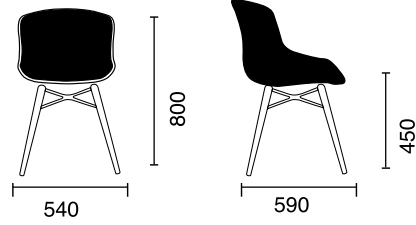

GLOBE-S WOX Soft Beech Leg

www.papatya.com.tr

FABRIC FINISH

Grup B / MainLine Flax

Wooden Leg Finishes(Ø 32 mm)

-  1000 Natural Beech Wood
-  1001 Wenge Lacquered Beech Wood
-  1002 Black Lacquered Beech Wood
-  1003 White Lacquered Beech Wood

Metal Strap Finishes

-  103 Anthracite

■ on request the strap could be produced in white (mat) finish.
For non standarts colours please check the prices and delivery time.

Net weight	Gross weight	Stacking	Assembled Package	Disassembled Package
 6.30	 9.30		 1 610x575x870mm m ³ 0.30	 3 600x580x1070mm m ³ 0.37
			 20' : 102 pcs. 40' : 212 pcs. 40HC : 234 pcs. 100cbm: 288 pcs.	 20' : 228 pcs. 40' : 492 pcs. 40HC : 591 pcs. 100cbm: 726 pcs.