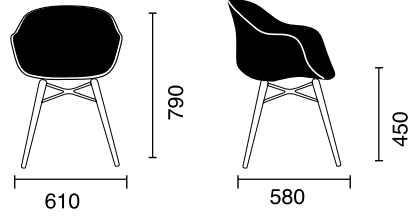

GLOBE-K Wox Soft Beech Leg

www.papatya.com.tr

FABRIC FINISH

Grup B / MainLine Flax - Valencia

Wooden Leg Finishes(Ø 32 mm)

- 1000 Natural Beech Wood
- 1001 Wenge Lacquered Beech Wood
- 1002 Black Lacquered Beech Wood
- 1003 White Lacquered Beech Wood

Metal Strap Finishes

- 103 Anthracite

■ on request the strap could be produced in white (mat) finish.
For non standarts colours please check the prices and delivery time.

Net weight	Gross weight	Stacking	Assembled Package	Disassembled Package
(kg) 7.10	(kg) 10.10		1 610x575x870mm m³ 0.30	3 600x580x1070mm m³ 0.37
			20' : 102 pcs. 40' : 212 pcs. 40HC : 234 pcs. 100cbm : 288 pcs.	20' : 228 pcs. 40' : 492 pcs. 40HC : 591 pcs. 100cbm : 726 pcs.

Description

Spectacular characteristic design involves variety of solutions for home, work and hospitality settings. Its curved shape makes the design more attractive as a complement of trendy architectures. Globe Collection is inspired by our planet. Suitable for outdoor and indoor usage.

Auxiliary Materials

4 pcs. gliders in polyurethane

Cleaning & Meaintenance

Should be cleaned with detergent and a soft damp cloth. Should not be cleaned with abrasive chemicals.

No periodic maintenance required.

Product Quality Certificate

TSE 581-1 / 581-2 / 581-3

ISO 9001
Quality Management System

ISO 45001
Occupational Health and Safety
Management System

ISO 14001
Environmental
Management System