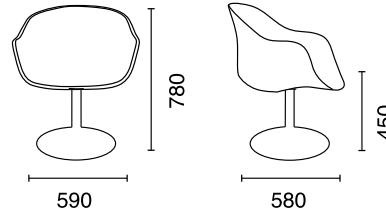

GLOBE-K M

www.papatya.com.tr

PP FINISH

BASE COLOURS

Net weight	Brüt weight	Max.Stacking	Packaging	Assembled Package
18.80	21,80		610x575x870 mm / m ³ 0.30	20' : 102 pcs. 40' : 212 pcs. 40HC : 234 pcs. 100cbm: 288 pcs.