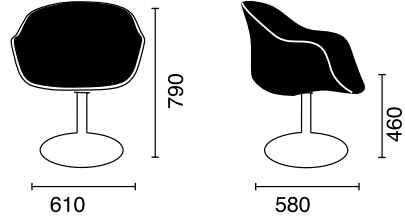

GLOBE-K M Soft

www.papatya.com.tr

180°

FABRIC FINISH

Grup B / MainLine Flax - Valencia 

BASE COLOURS

 106 Chrome Plated 

Net weight

(kg)
19.40

Gross weight

(kg)
22.40

Stacking

Packaging

610x575x870mm / m³ 0.30

Shipment Details

20' : 102 pcs.
40' : 212 pcs.
40HC : 234 pcs.
100cbm: 288 pcs.