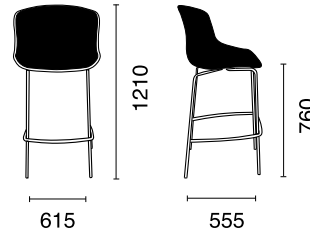

GLOBE-S Bar Stool Soft

www.papatya.com.tr

FABRIC FINISH

Grup B / MainLine Flax

Frame Features (Ø 17 mm - 2 mm thickness)

	101 White powder coated	
	102 Black powder coated	
	103 Anthracite powder coated	
	104 Taupe powder coated	
	110 Dark yellow powder coated	
	111 Brick red powder coated	
	112 Reseda Green powder coated	
	113 Brass Plated (vintage/mat)	
	114 Copper Plated (vintage / mat)	
	106 Chrome Plated	

Net weight	Gross weight	Stacking	Assembled Package	Disassembled Package
			600x580x1070mm m³ 0.37	550x600x1140mm m³ 0.37
			20' : 72 pcs. 40' : 160 pcs. 40HC : 160 pcs. 100cbm: 266 pcs.	20' : 216 pcs. 40' : 480 pcs. 40HC : 480 pcs. 100cbm: 798 pcs.

Description

Spectacular characteristic design involves variety of solutions for home, work and hospitality settings. Its curved shape makes the design more attractive as a complement of trendy architectures. Globe Collection is inspired by our planet. Suitable for outdoor and indoor usage.

Cleaning & Maintenance

Should be cleaned with detergent and a soft damp cloth. Should not be cleaned with abrasive chemicals. No periodic maintenance required.

Product Quality Certificate

TSE 581-1 / 581-2 / 581-3

ISO 9001
Quality Management System

ISO 45001
Occupational Health and Safety
Management System

ISO 14001
Environmental
Management System