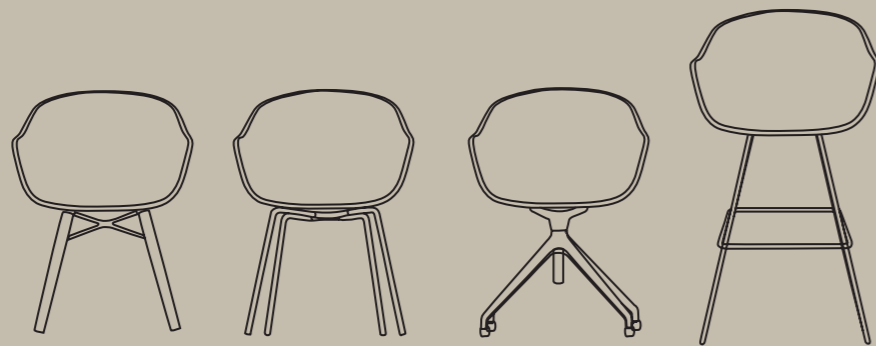

TARABYA-K GALA TABLE

TARABYA-K

TARABYA-S

GALA TABLE

GLOBE COLLECTION

Spectacular characteristic design involves variety of solutions for home, work and hospitality settings. Its curved shape makes the design more attractive as a complement of trendy architectures. Globe Collection is inspired by our planet. Suitable for outdoor usage.