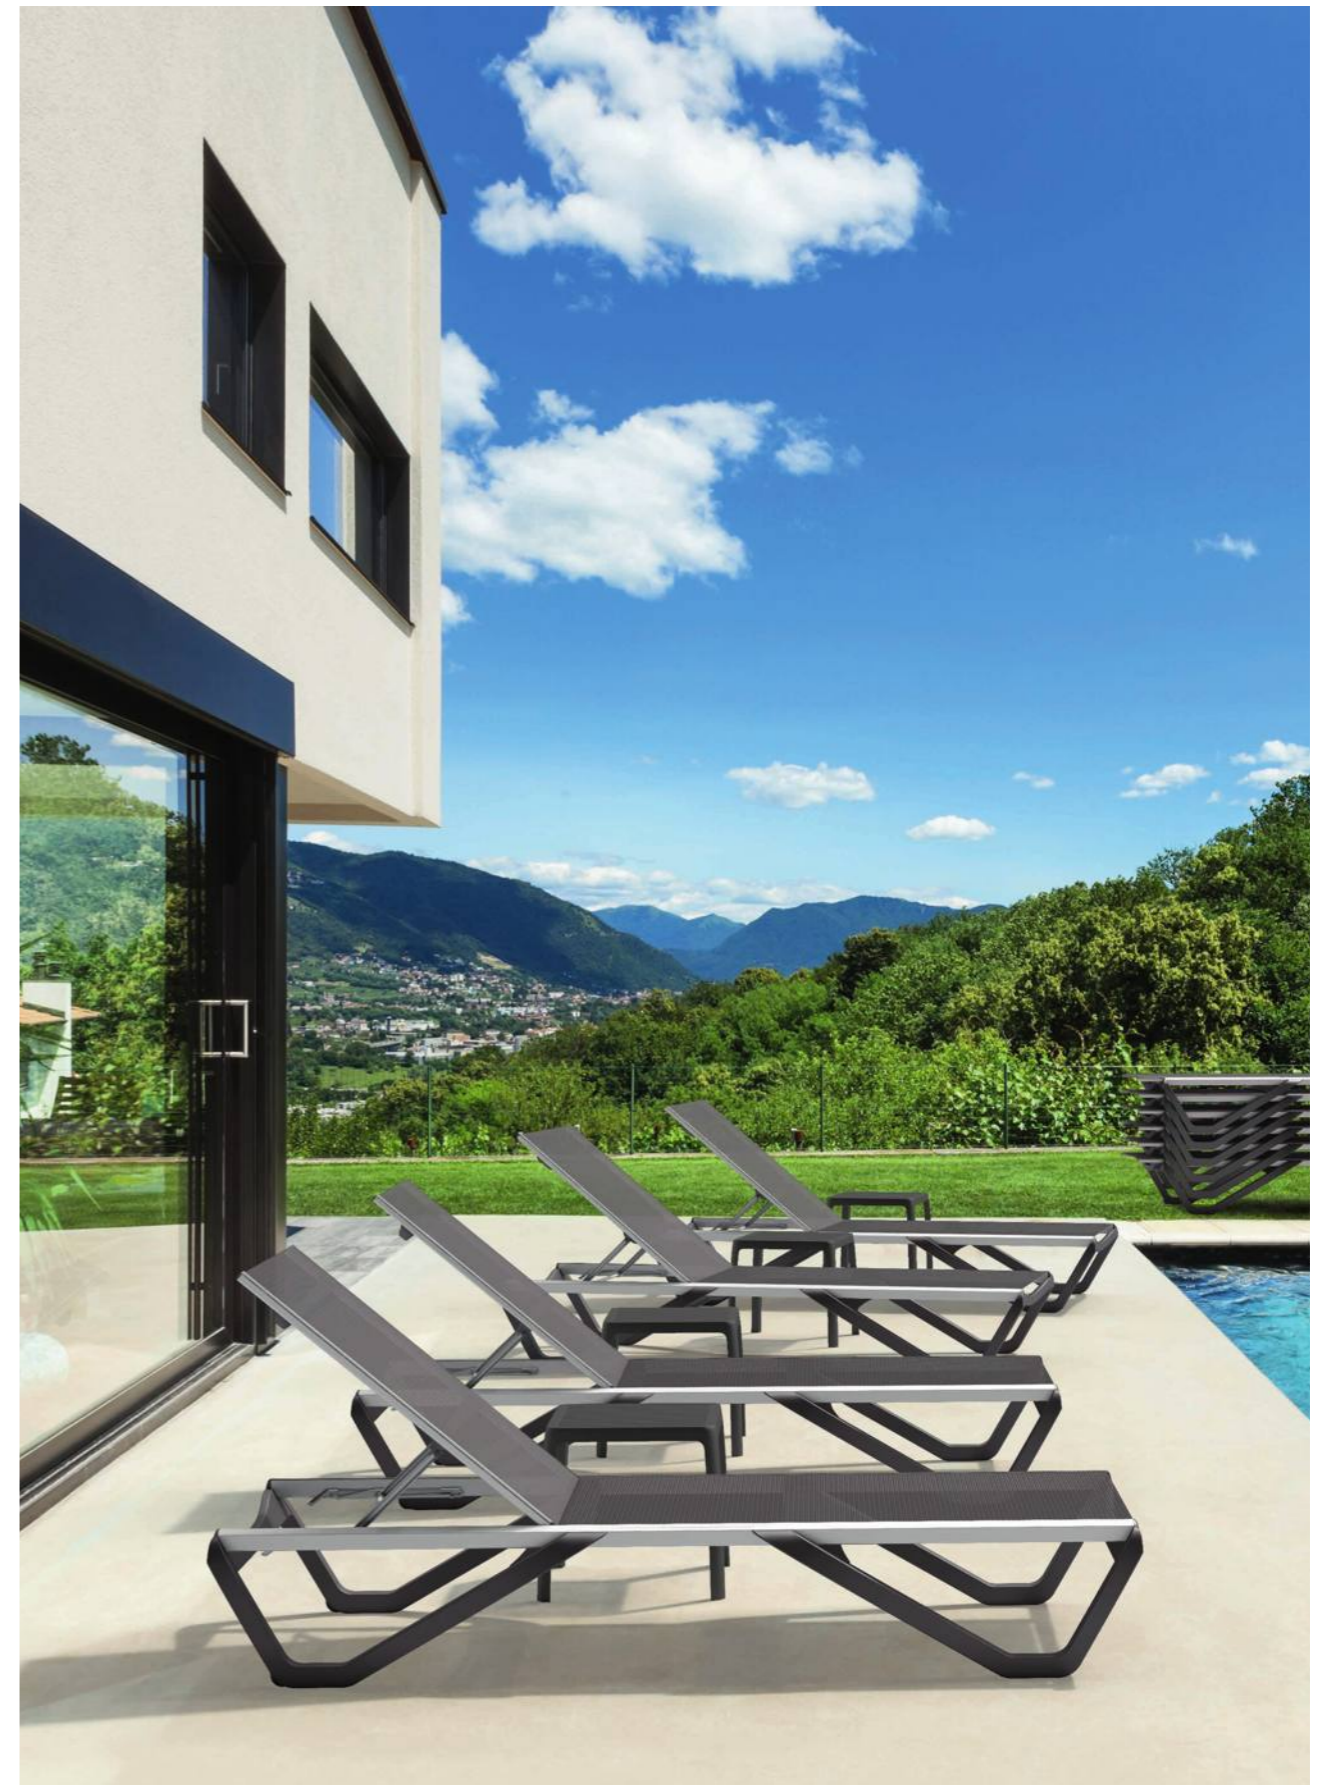

ICON-S / MODUS TABLE BASE

ICON-SD

ICON-BDK / ICON-B

WAVE COLLECTION

The perfect product of our design journey that we've experienced over the years. Wave sunlounger is beyond all your experience so far. High strength mesh fabric, aluminium frame structure, premium quality glass fiber reinforced polypropylene leg details. Carrying capacity of 1000 kilograms. Simply, it's much more than what is desired for a sunlounger. All the details have been designed for you. Back support adapts to your body shape to offer superior comfort. Thanks to its hidden wheels, it can be easily scrolled. A new generation of sunlounger can be stored by stacking. Wave sunlounger retains its original color for many years thanks to UV stabilizer. You can combine the sunlounger with Wave Side Table. Glass fiber reinforced polypropylene side table is suitable to create a visual compatibility.