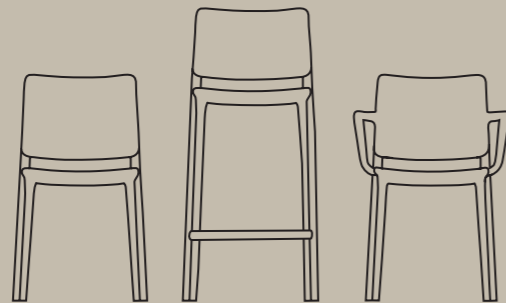

EVO-K

EVO-S

MAXIMA TABLE

EVO-S LOTUS ROUND TABLE

EVO-S
SLIM TABLE

JOY COLLECTION

Imagine a collection that surrounds you with simplicity and uniformity in a single form. Fluid lines and light weight volume allows you to describe your own minimalistic style. Delicate details of the design, completed by glass fiber reinforced polypropylene to define a solid miracle with comfortable seating. The collection comes with chair, armchair, bar stools and their options with high qualified cushions. Special fabrics have been carefully selected by experts. You can enjoy the design at indoors and outdoors with wide color range.