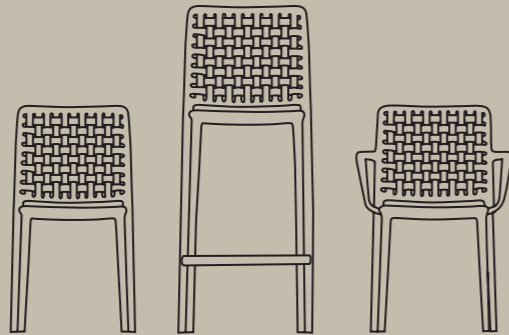

EVO-K

EVO-S

MAXIMA TABLE

EVO-S LOTUS ROUND TABLE

EVO-S
SLIM TABLE

JOY COLLECTION

Imagine a collection that surrounds you with simplicity and uniformity in a single form. Fluid lines and light weight volume allows you to describe your own minimalistic style. Delicate details of the design, completed by glass fiber reinforced polypropylene to define a solid miracle with comfortable seating. The collection comes with chair, armchair, bar stools and their options with high qualified cushions. Special fabrics have been carefully selected by experts. You can enjoy the design at indoors and outdoors with wide color range.

JOY-K
LOTUS SQUARE TABLE BASE

JOY-K / OPUS TABLE

JOY-S BAR STOOL / OXO BAR TABLE BASE

JOY-S BAR STOOL SOFT 75 / JOY-S BAR STOOL SOFT 65 / JOY-S SOFT / JOY-K SOFT

FAME COLLECTION

Outdoor dining areas will look its best thanks to Fame Collection. Created with a modern design and a fashionable wavy pattern, this collection adds style and comfort to outdoor spaces, complementing any existing furniture with elegance. Durable and maintenance free, the collection is made out of weather-resistant and UV protected resin. Stackable to make storage easily and comes in variety of colors.