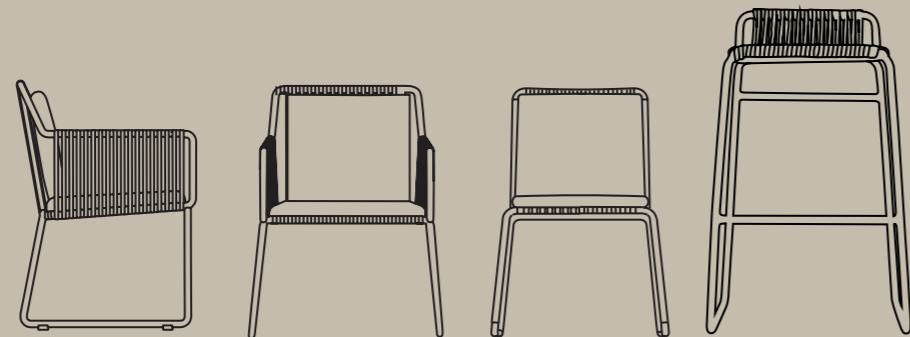

RIVA COLLECTION

A new characteristic collection for professional areas. The collection includes chair, armchair, stool, bar stool and lounge chair. Water resistance details takes the product to the next level for garden and terraces.