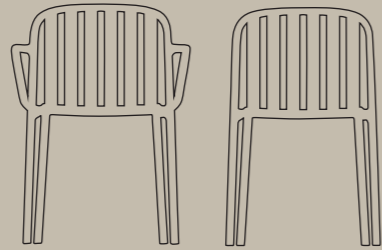

GALATA

İSTANBUL COLLECTION

Galata is a place where history and culture converge, offering a timeless allure in the heart of İstanbul. Its narrow streets, stone buildings, and the iconic Galata Tower create an atmosphere of old-world charm blended with vibrant energy. Once a historic meeting point for diverse cultures, Galata today is alive with art galleries, antique shops, and boutique cafés, making it an ideal destination for outdoor enjoyment. Inspired by this storied district, the Galata chair and armchair capture its essence with sleek lines and a natural color palette, infusing any outdoor space with charm and character.