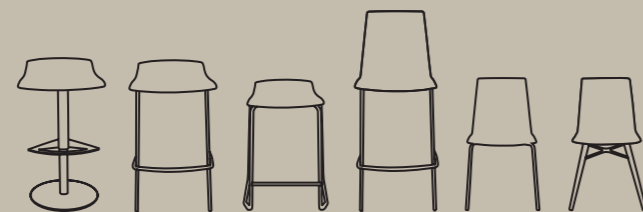

X-TREME COLLECTION

X-treme Collection acts like a joker in venues with its contemporary design and ergonomic back support. Polycarbonate seat exists in shiny transparent and solid colors. The collection is available with a selection of chairs with metal and wooden leg, bar stools with different heights. Available in fully upholstered shell version by the touch of luxurious fabrics. In soft versions, the collection is even more comfortable. Wide range of the X-treme collection enhances the product in terms of aesthetics and comfort. Suitable for residential and professional use.