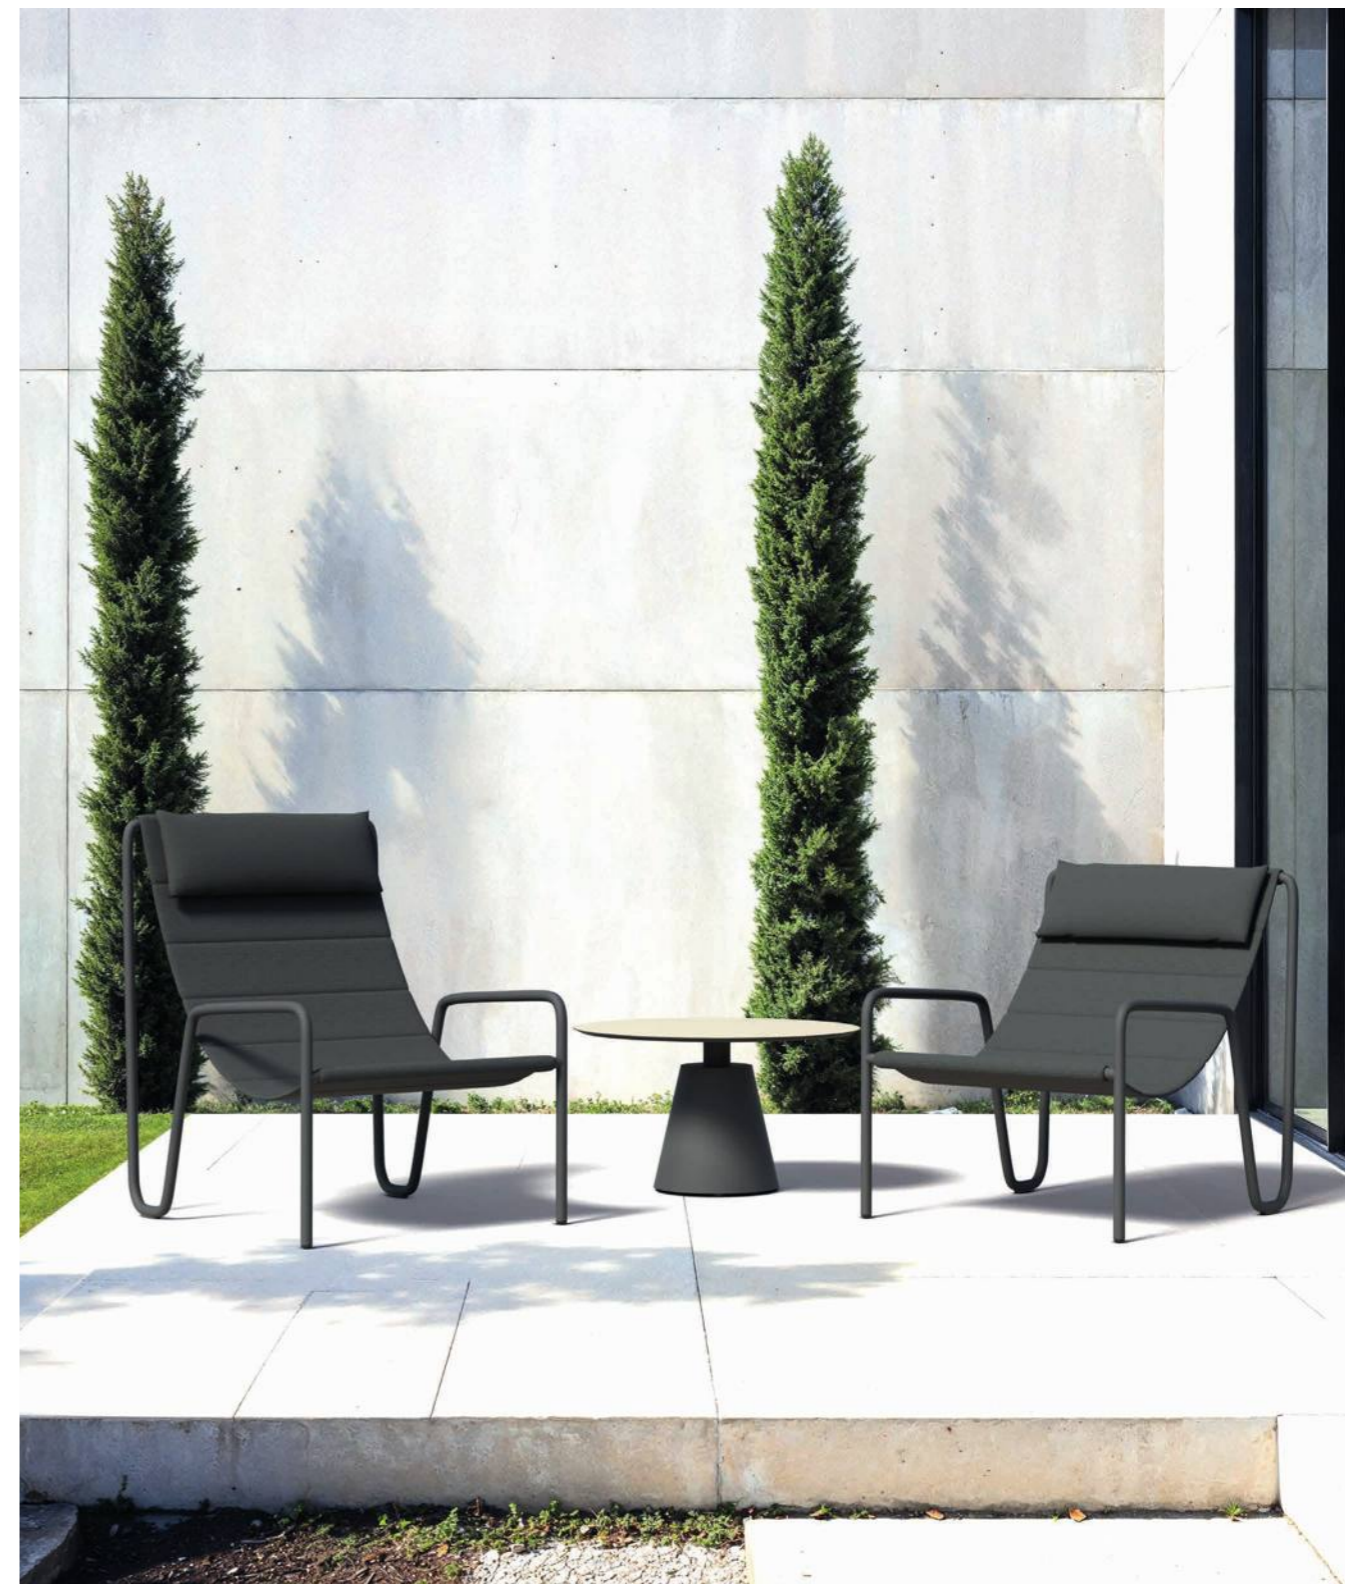

IVA LOUNGE(HB) IVA LOUNGE 223 ROLL SIDE TABLE

IVA LOUNGE (HB)

IVA SOFA LS02
701 ADA SIDE TABLE

OUTDOOR RUG ø1600
705 ADA SIDE TABLE

IVA SUNBED
701 ADA SIDE TABLE

LOCA COLLECTION

The Loca Sofa Collection allows you to dream of a lush garden, a large terrace, a peaceful poolside. With the strength of metal, the durability of mesh fabric, the comfort of superior quality cushions, outdoor spaces become a pleasure area. Large, spacious, rounded folds adapt to every living space. You can create your own sofa set with single or multiple seating options. Technical mesh fabric offers professional use. Breathable cushions have quick dry specification.