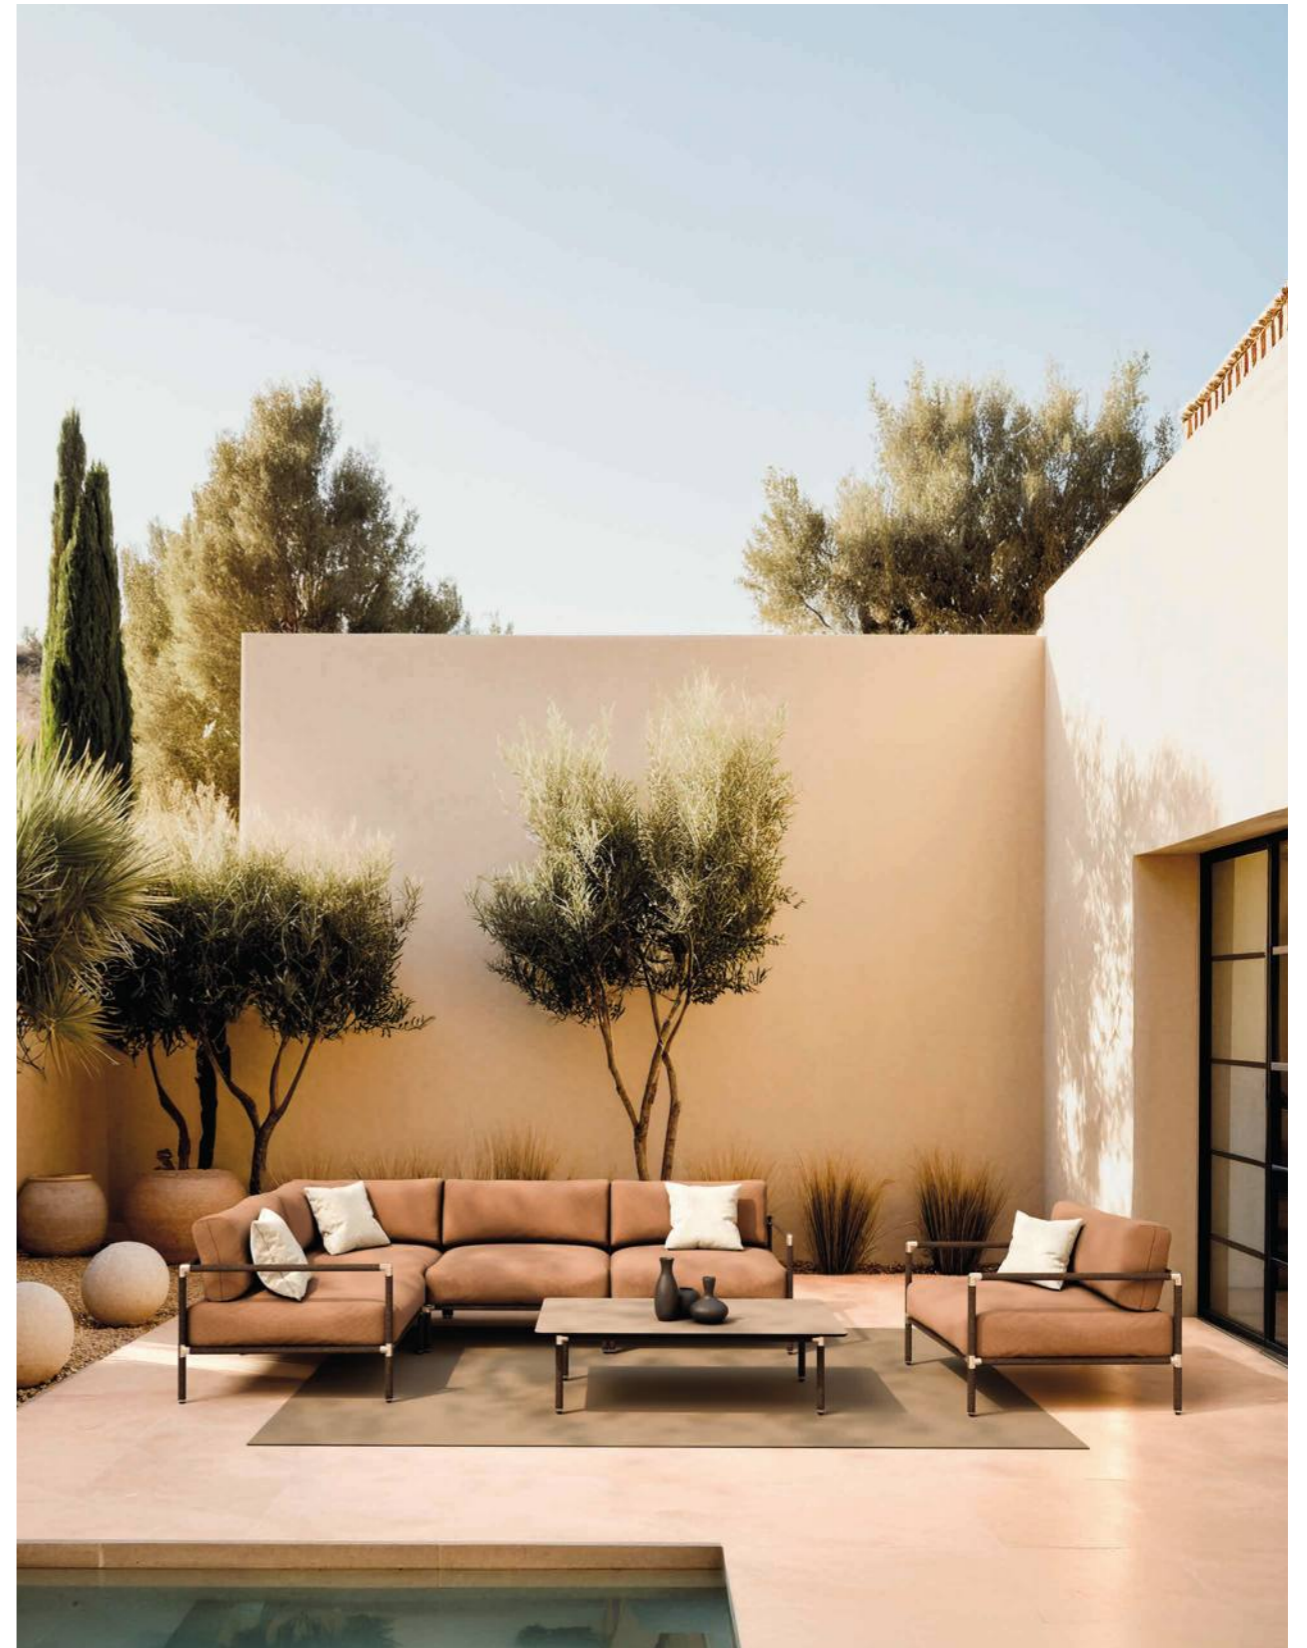

ROTA COLLECTION

The Rota Sofa represents refined minimalism, subtle elegance, and modular sophistication. Its soft cushions embrace the seat and back, offering supreme comfort.

Each piece in the collection reflects a signature contemporary vision for modern outdoor living.

The versatile modular system allows for seamless, expansive configurations, tailored to the space. Complemented by the elegant low center table, the setting invites a sophisticated terrace experience, where form and comfort harmonize effortlessly.

ROTA ARMCHAIR

ROTA 3+1

ROTA LOW CENTER TABLE