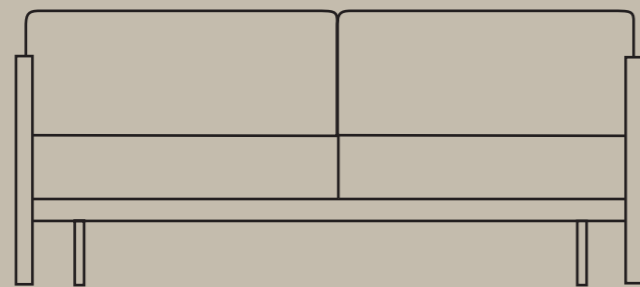

IVA LOUNGE(HB) IVA LOUNGE 223 ROLL SIDE TABLE

IVA LOUNGE (HB)

IVA SOFA LS02
701 ADA SIDE TABLE

OUTDOOR RUG ø1600
705 ADA SIDE TABLE

IVA SUNBED
701 ADA SIDE TABLE

LOCA COLLECTION

The Loca Sofa Collection allows you to dream of a lush garden, a large terrace, a peaceful poolside. With the strength of metal, the durability of mesh fabric, the comfort of superior quality cushions, outdoor spaces become a pleasure area. Large, spacious, rounded folds adapt to every living space. You can create your own sofa set with single or multiple seating options. Technical mesh fabric offers professional use. Breathable cushions have quick dry specification.