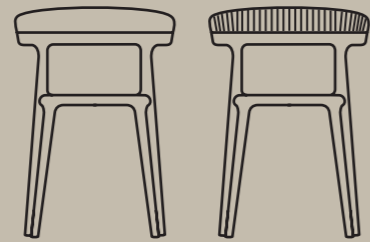

TORO-S RATTAN

TORO-S RATTAN

TORO-S RATTAN / MAXIMA TABLE

LUNA COLLECTION

With its naive and balanced form, the Luna collection will be the new definition of beauty in decoration. Expertly processed and combined polycarbonate and polypropylene resins, Luna armchair will finalize your quest for functionality.