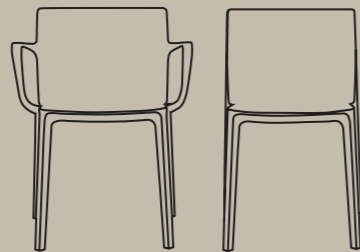

GLERA-K BAR STOOL

GLERA-S SLED GLERA-S ML

ROLL TABLE GLERA-K SWIVEL

EVO COLLECTION

Decorative, elegant and functional. Discover new EVO Collection, that surrounds you with dynamic, simple and uniform design aspect. Iconic lines allow you to create a sophisticated atmosphere. Perfect for minimalistic styled cafes, restaurants and terraces. Suitable for indoor and outdoor conditions. Stackable and maintenance free.