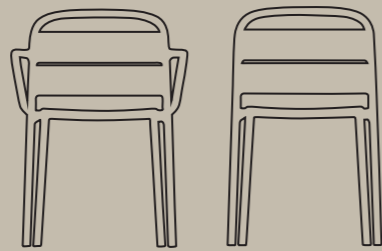

GALATA-K PLUS TABLE

GALATA-K PLUS TABLE

BALAT

İSTANBUL COLLECTION

The new model Balat draws inspiration from one of Istanbul's historic districts, a place alive with the vibrancy of cultural diversity. Its streets and architecture tell stories of shared traditions, colorful facades and open-air gatherings. Reflecting this rich heritage, the Balat chair and armchair feature an impressive design, complemented by a palette of rich, attractive colors. Combining the historical texture and cultural richness of Balat with a modern interpretation, the Balat chair creates a sophisticated atmosphere in any space.