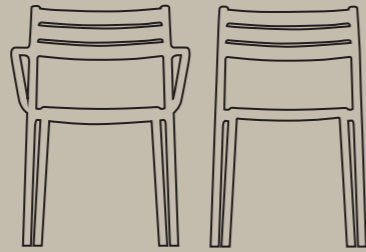

BOMONTI-K SPARK TABLE

BOMONTI-K SPARK TABLE

HİSAR

İSTANBUL COLLECTION

Inspired by the fortresses guarding Istanbul's history, the Hisar chair is a testament to strength and elegance. In living spaces, Hisar is not just a furniture, but also a story from the depths of history. The strong and balanced lines, illustrate the stone craftsmanship of the fortresses, are re-designed with an aesthetic harmony. The details on the backrest come from the silhouette of the fortress towers, while the smooth transitions on the seating surface and the ergonomic design prioritize user comfort.

HİSAR-S HİSAR-K

HİSAR-S HİSAR-K

BEYKOZ

İSTANBUL COLLECTION

The Beykoz Chair has a modern design that combines comfort and style, taking energy from the essence of Beykoz, one of Istanbul's places of natural beauty along the Bosphorus. Inspiration for the design comes from the peaceful streets of Beykoz, surrounded by greenery and the fine details of its waterfront mansions. Beykoz creates an Eden by including the texture of Istanbul's vintage and green soul in your living areas. It invites you to slow down, enjoy a moment of peace, and immerse yourself in life's small pleasures.