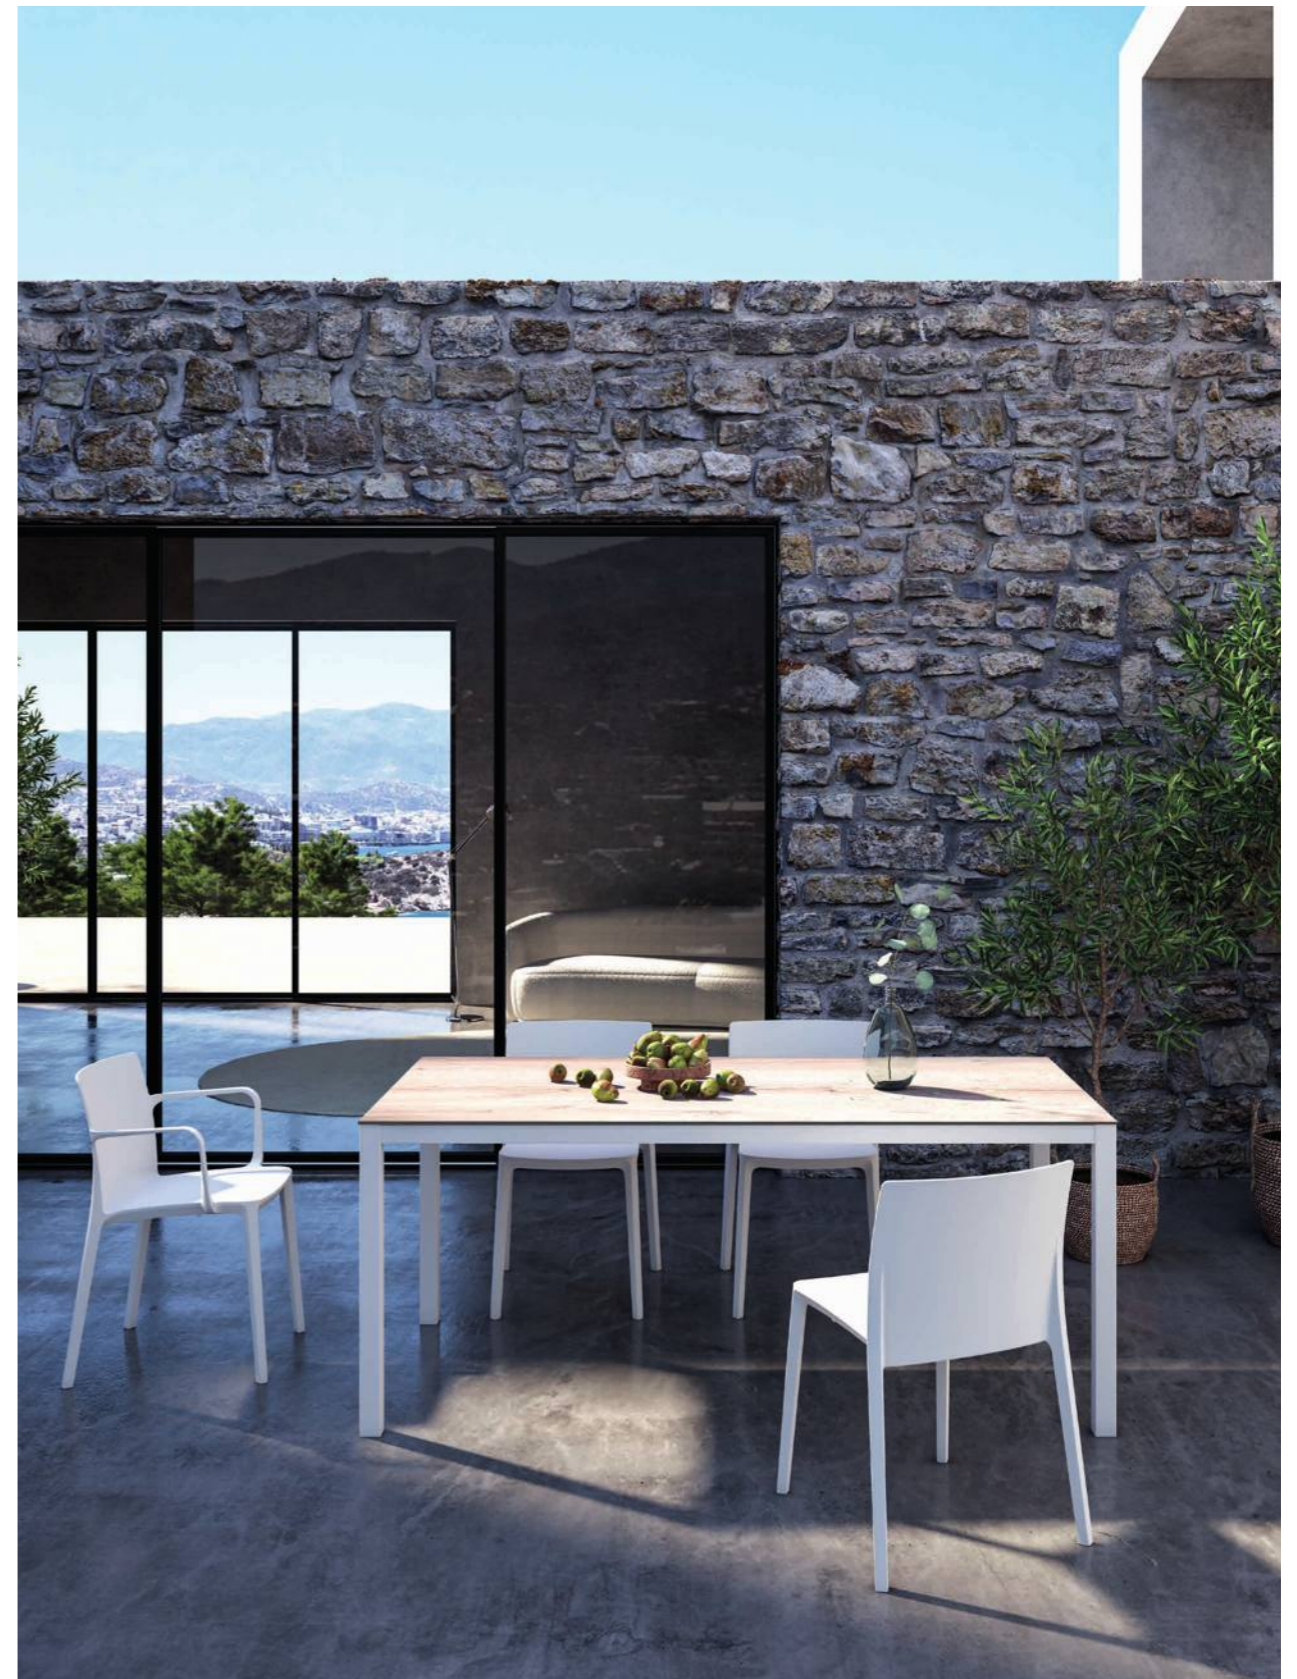

GLERA-K BAR STOOL

GLERA-S SLED GLERA-S ML

ROLL TABLE GLERA-K SWIVEL

EVO COLLECTION

Decorative, elegant and functional. Discover new EVO Collection, that surrounds you with dynamic, simple and uniform design aspect. Iconic lines allow you to create a sophisticated atmosphere. Perfect for minimalistic styled cafes, restaurants and terraces. Suitable for indoor and outdoor conditions. Stackable and maintenance free.