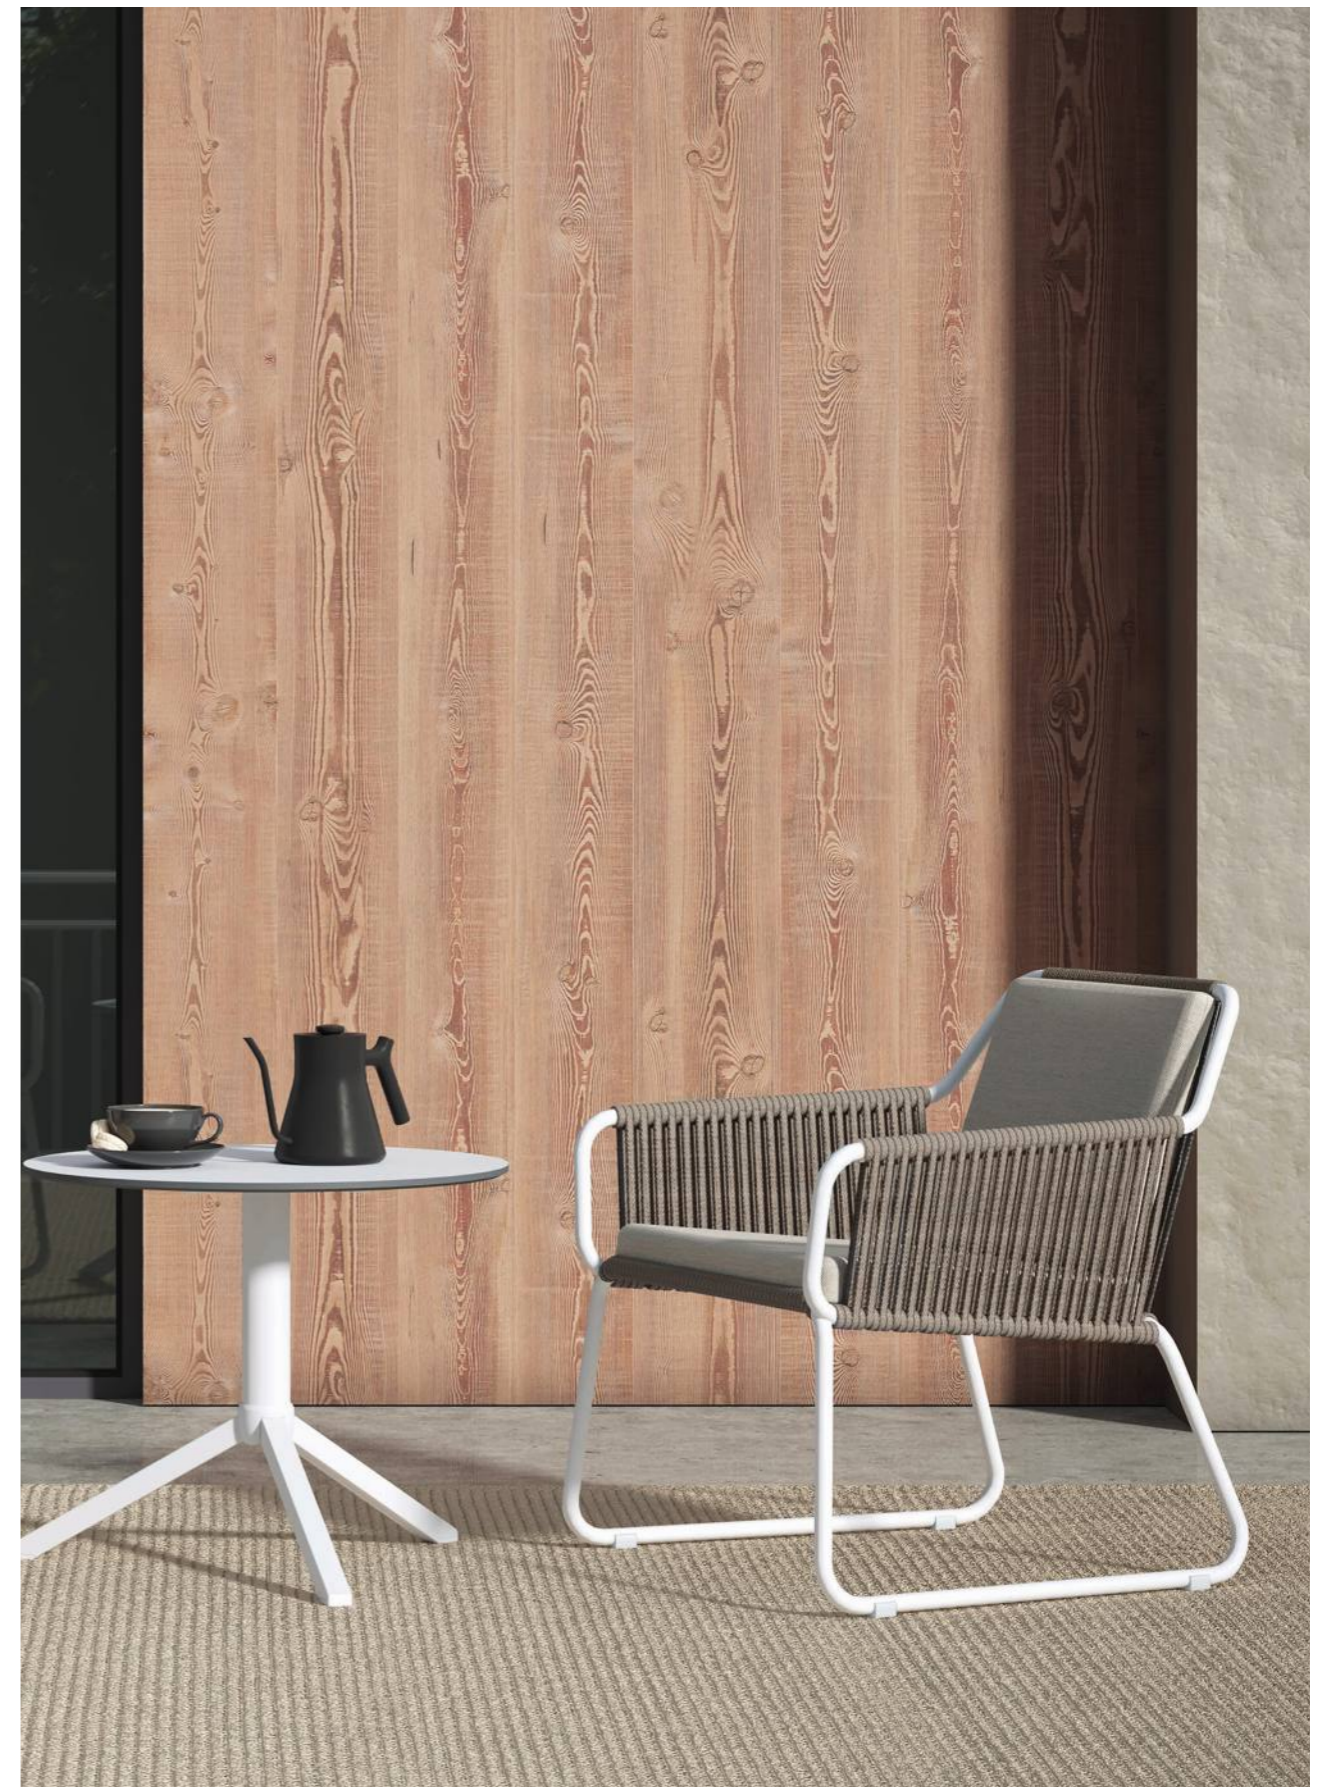

RIVA-K LOUNGE 310 TIME SIDE TABLE