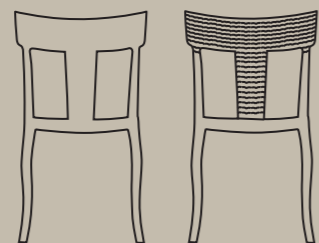

TORO COLLECTION

The dynamic attitude of the Toro Collection and natural color alternatives add a unique texture to the spaces. The chair, which can be used for indoor and outdoor areas with superior quality cushion combinations, takes the design to the next level with the strength that received from durable raw materials. Stackable, durable and maintenance free. With UV stabilizer, it has resistant to seasonal conditions.