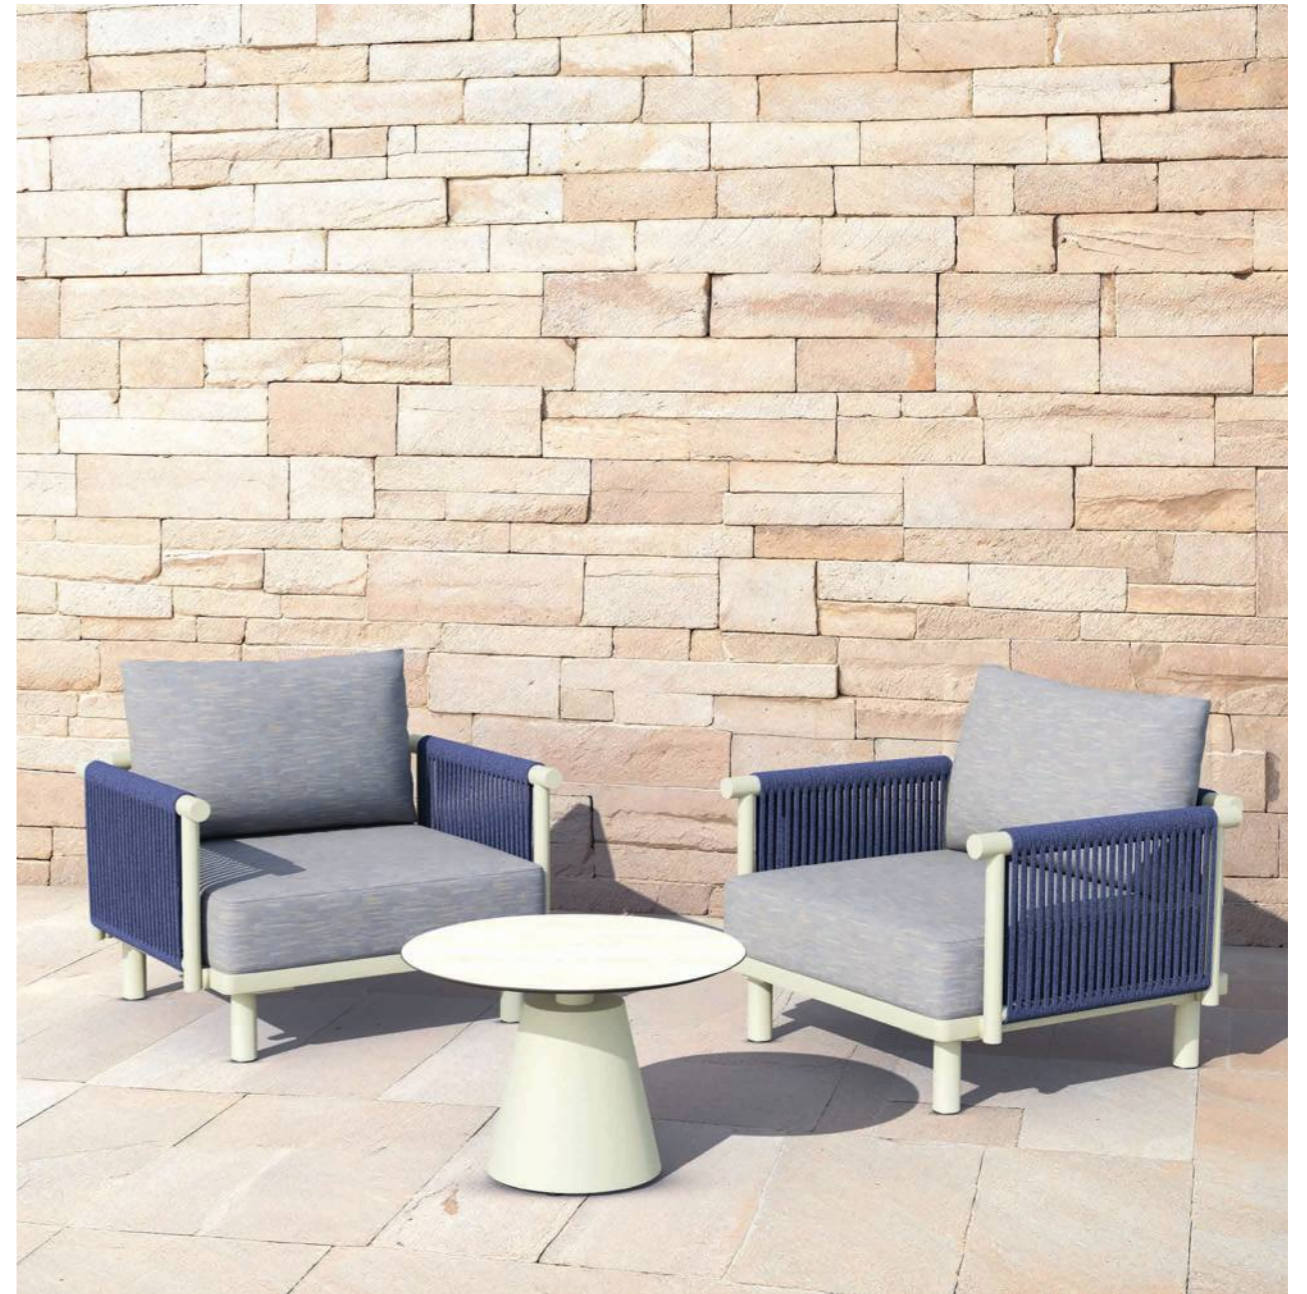

Breeze offer privileged outdoor experience with its high-performance technical details. The luxurious for created by natural-looking woven ropes is complemented by ergonomic cushions with mesh fabric. The collection, which has extra durability thanks to its corrosion-resistant metal body, has been carefully designed for maximum comfort.