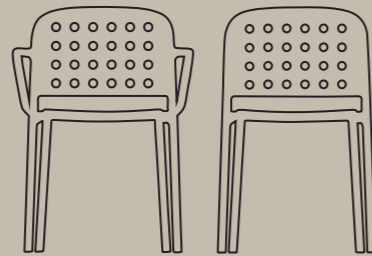

BOMONTI

İSTANBUL COLLECTION

Bomonti stands as a renovated expression of Istanbul's ever-changing and dynamic spirit. Known for its lively atmosphere, it hosts live music performances, art exhibitions, and film screenings, all complemented by the exceptional flavors of its stylish restaurants. Bomonti has a unique balance between the nostalgic charm in the shadow of historical buildings and the vibrant energy of modern life. Bomonti invites you to sit, sip, and embrace the lively pulse of city life.