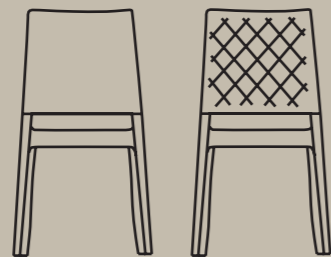

GYZA

GYZA / PUNTO TABLE BASE

GYZA / PUNTO TABLE BASE

CLASS-X

COLLECTION

Class-X is the new definition of elegance you are looking for, regardless of whether you are at an event table or at your dining table. Polycarbonate monoblock product evokes classic style with curved leg detail.