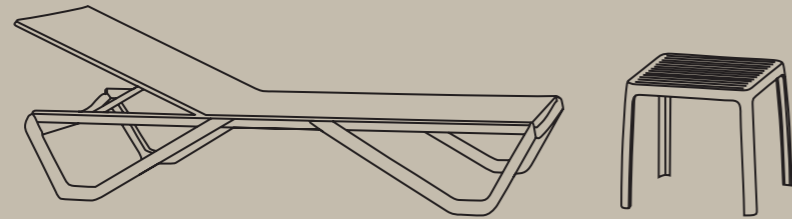

ICON-S / MODUS TABLE BASE

ICON-SD

ICON-BDK / ICON-B

WAVE COLLECTION

The perfect product of our design journey that we've experienced over the years. Wave sunlounger is beyond all your experience so far. High strength mesh fabric, aluminium frame structure, premium quality glass fiber reinforced polypropylene leg details. Carrying capacity of 1000 kilograms. Simply, it's much more than what is desired for a sunlounger. All the details have been designed for you. Back support adapts to your body shape to offer superior comfort. Thanks to its hidden wheels, it can be easily scrolled. A new generation of sunlounger can be stored by stacking. Wave sunlounger retains its original color for many years thanks to UV stabilizer. You can combine the sunlounger with Wave Side Table. Glass fiber reinforced polypropylene side table is suitable to create a visual compatibility.

WAVE SUNLOUNGER / WAVE SIDE TABLE

WAVE SUNLOUNGER / WAVE SIDE TABLE

WAVE SUNLOUNGER / WAVE SIDE TABLE

ZEN COLLECTION

The luxury of stainless steel is combined with the comfort of professional mesh fabric. Zen Sunlounger is the new definition of luxury. Stainless steel structure, which affects you with its unbearable charm, gives you confidence with its professional stance. Breathable technical mesh fabric gives long-term colour stability. Stackable sunlounger provides ease of use. Hidden wheels that make sliding easier take this design wonder product to the next level. Gradual multipositioning backrest offers superior comfort. You can combine the sunlounger with Zen Side Table. Side table with compact top and stainless steel legs is suitable to create a visual compatibility.