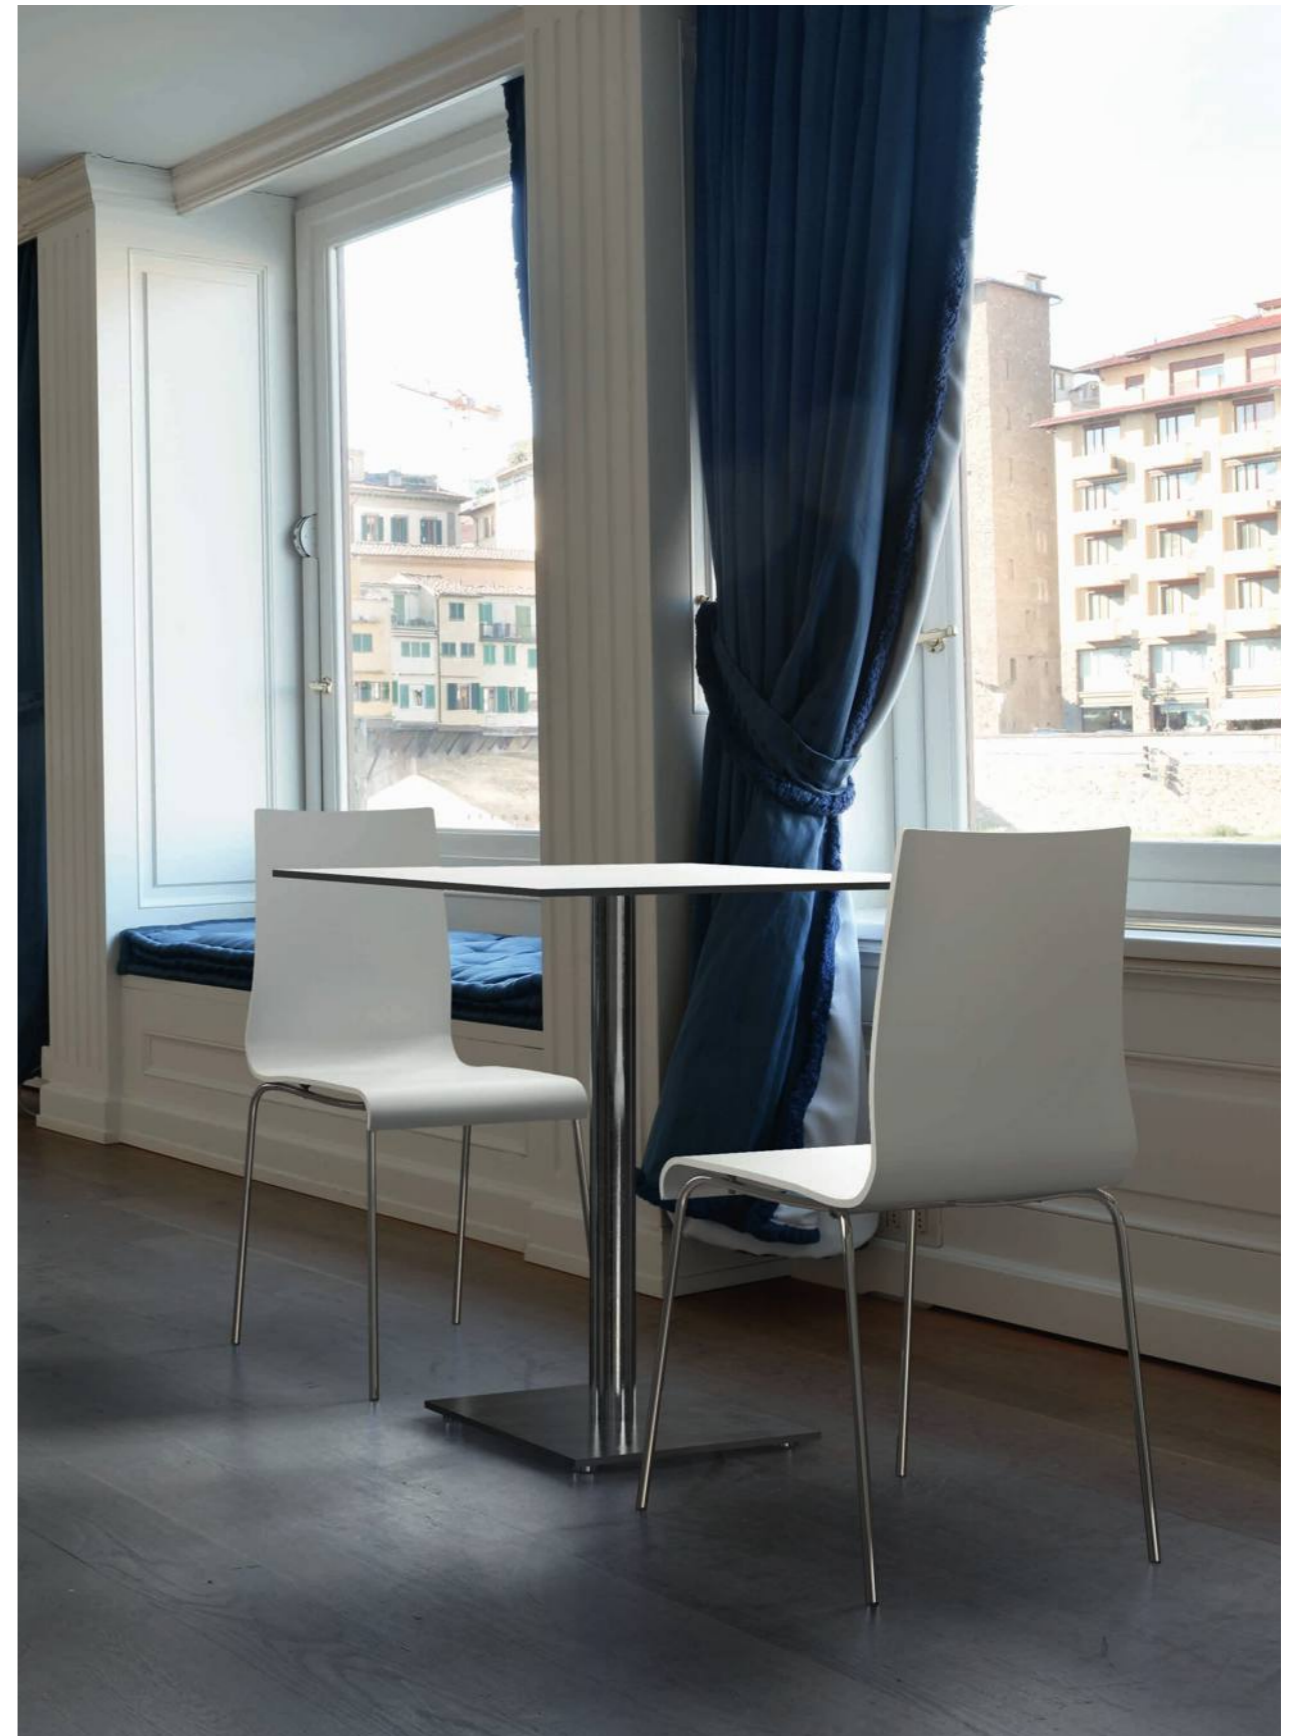

ICON-S / MODUS TABLE BASE