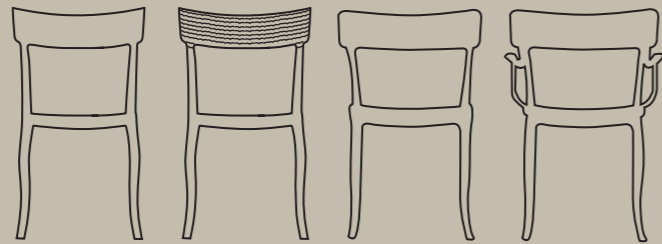

TRIO-S SOFT / LOTUS SQUARE TABLE BASE

TRIO-S / LOTUS SQUARE TABLE BASE

TRIO-S SOFT / WOX TABLE WITH BEECH LEGS / LOTUS SQUARE TABLE BASE

HERA COLLECTION

Hera Collection features a wide range of models in a single form. It offers numerous shapes with a combination of polycarbonate and polypropylene. With its design that combines dynamism and elegance, the collection, which has become the leading player of the areas, provides long-lasting use with durability-based raw materials. In addition to chair and armchair alternatives created by the combination of two different materials, fully polypropylene resin based matt textured chair model can be preferred. As an unconventional design, Hera Rattan chair with wavy pattern creates a new perspective for conventional outdoor spaces.