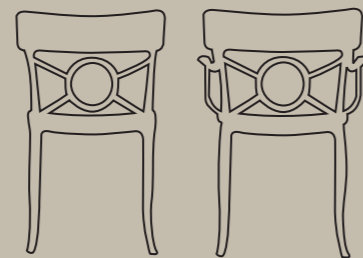

O'PERA COLLECTION

Opera Collection, which emerged as a result of the expertly processed polypropylene and polycarbonate raw materials, is a remarkable nobleman among all our chair groups with its innovative design. The collection, which makes a difference by blending traditional texture with contemporary touches, creates a cult theme in decoration with a wide range of color options. The collection is more ambitious than ever with its unique designed fixed cushion options for indoor and outdoor use.