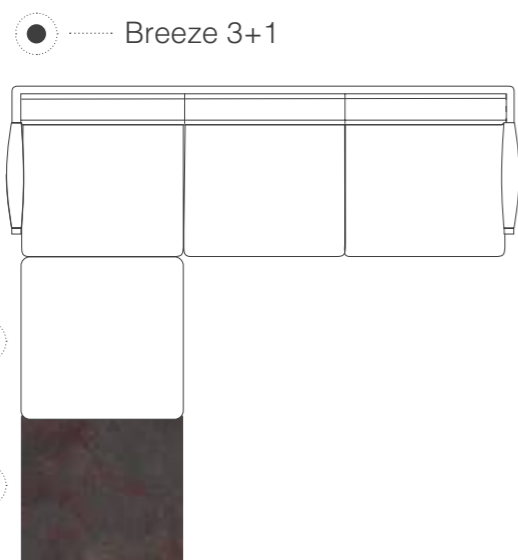

BREEZE LS01

222 ROLL SIDE TABLE

BREEZE LS01

BREEZE LS02

BREEZE CENTER LOW TABLE

Create your corner sofa set!

Breeze collection is extended with batyline option. Both options are perfect for outdoor living areas thanks to the robust structure and classy looking.