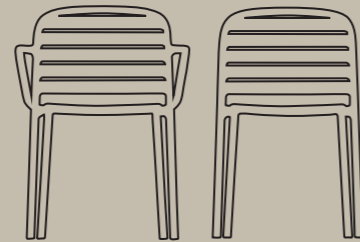

TARABYA

İSTANBUL COLLECTION

The Tarabya chair and armchair are inspired by the natural beauty and architectural details of Tarabya, a heaven where waves whisper along the Bosphorus in İstanbul. Tarabya blends contemporary design concepts with precise production, reflecting the region's calm environment and traditional beauty. The chair's soft curves mirror the area's coastline's natural flow, and it focuses on comfort and an inviting outdoors, much like the calm ambiance of the location.