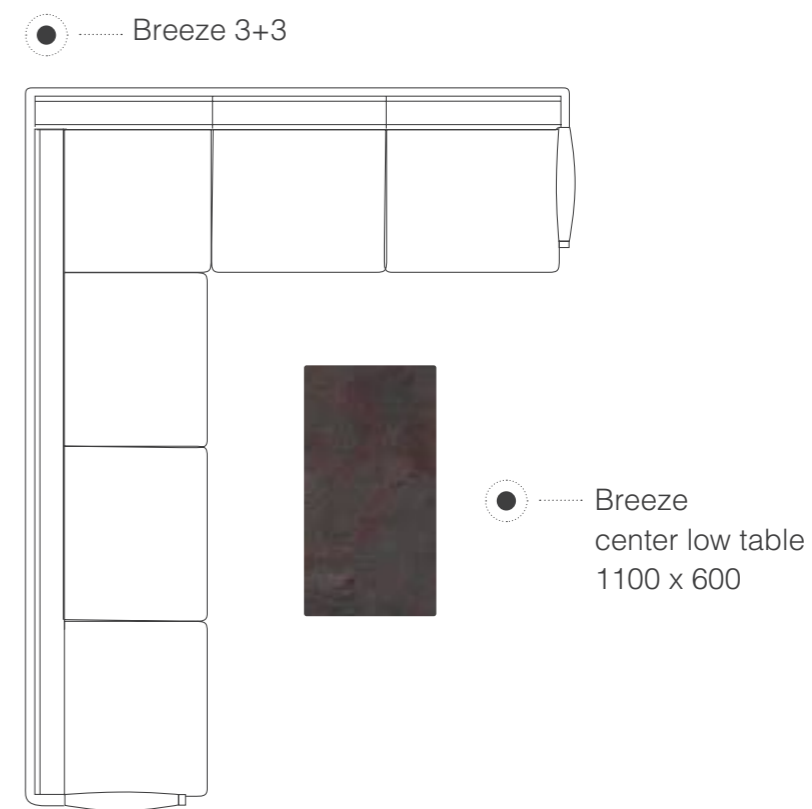

BREEZE LS01

222 ROLL SIDE TABLE

BREEZE LS01

BREEZE LS02

BREEZE CENTER LOW TABLE

Create your corner sofa set!

Breeze collection is extended with batyline option. Both options are perfect for outdoor living areas thanks to the robust structure and classy looking.