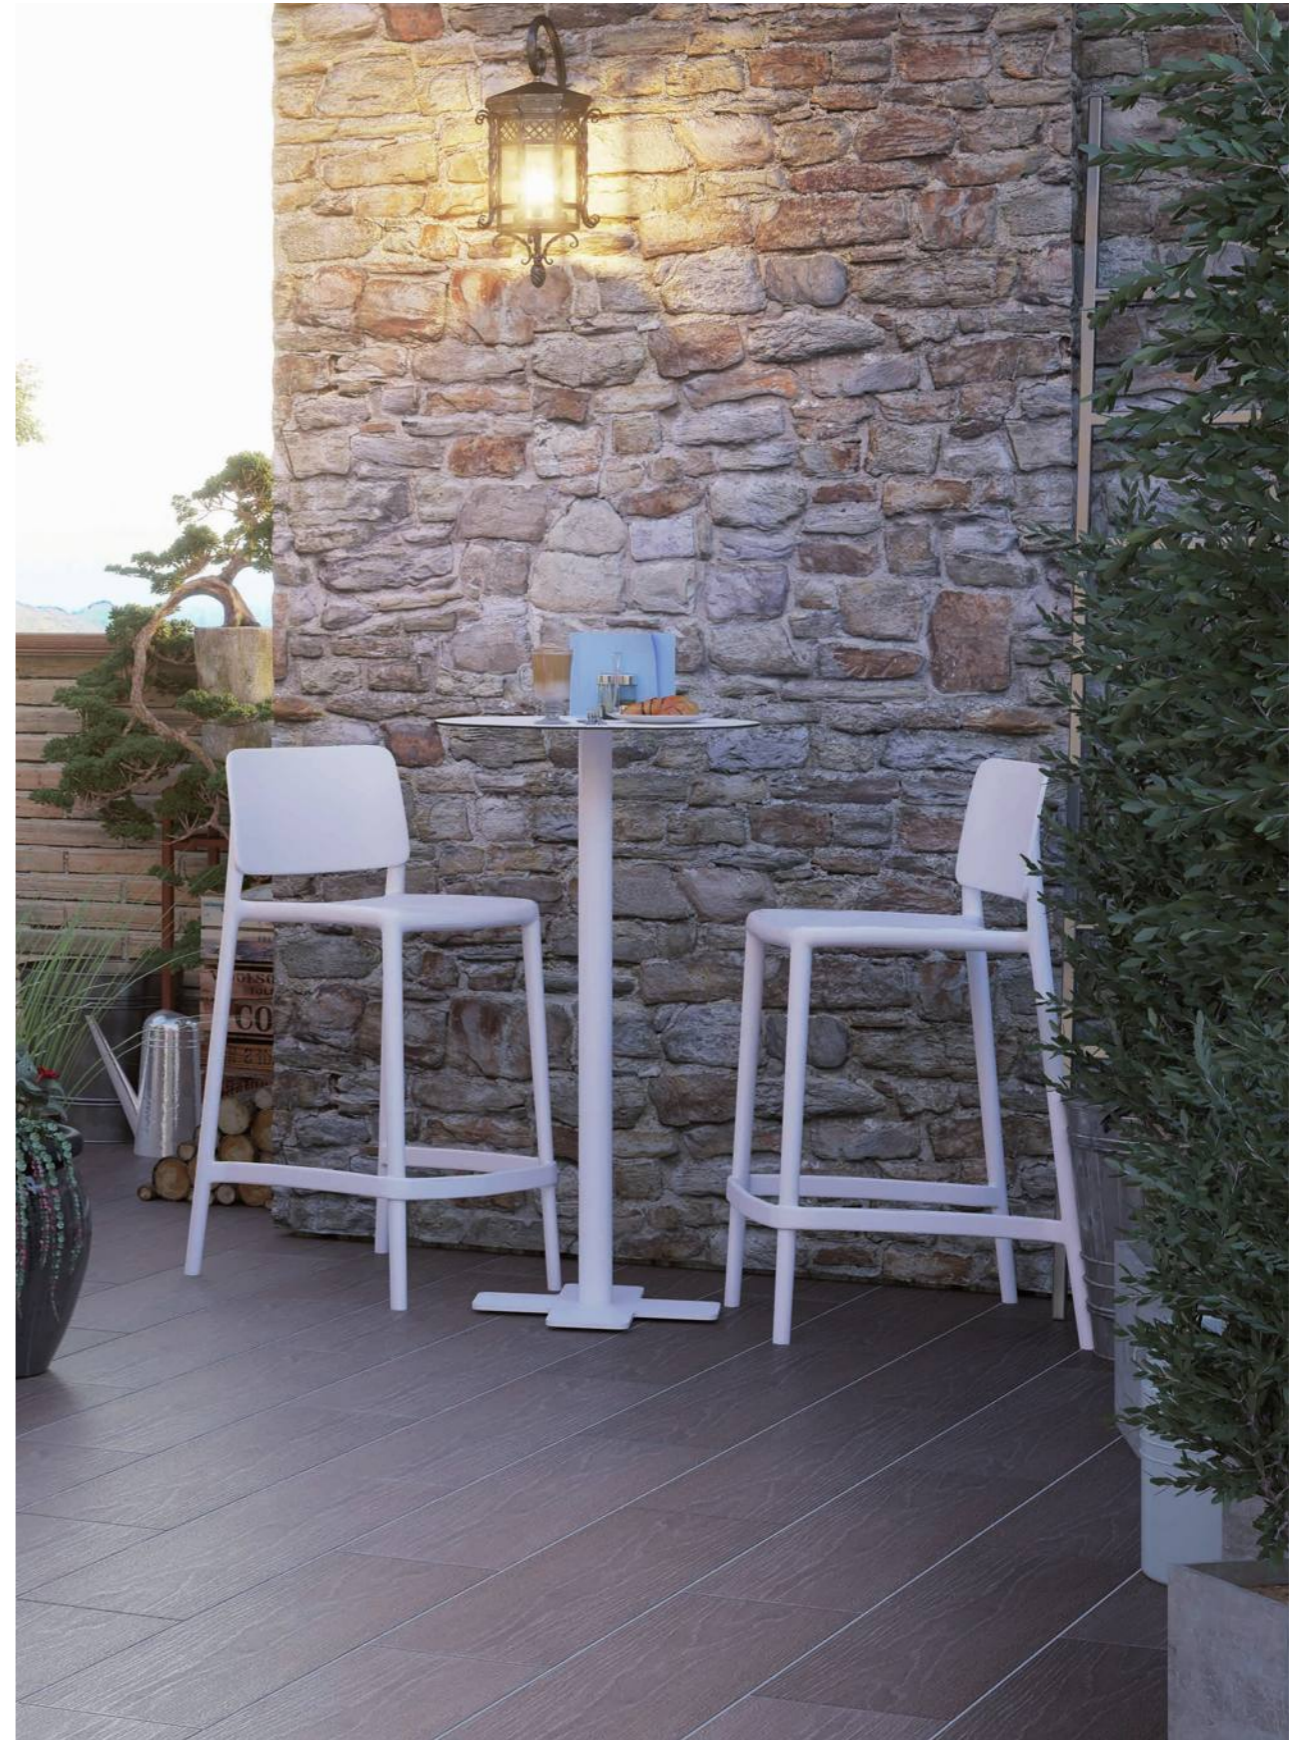

JOY-S BAR STOOL / OXO BAR TABLE BASE