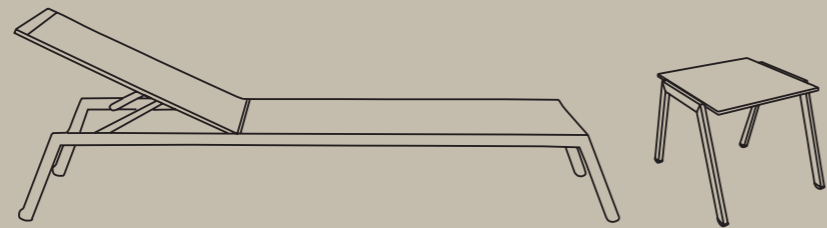

WAVE SUNLOUNGER / WAVE SIDE TABLE

WAVE SUNLOUNGER / WAVE SIDE TABLE

WAVE SUNLOUNGER / WAVE SIDE TABLE

ZEN COLLECTION

The luxury of stainless steel is combined with the comfort of professional mesh fabric. Zen Sunlounger is the new definition of luxury. Stainless steel structure, which affects you with its unbearable charm, gives you confidence with its professional stance. Breathable technical mesh fabric gives long-term colour stability. Stackable sunlounger provides ease of use. Hidden wheels that make sliding easier take this design wonder product to the next level. Gradual multipositioning backrest offers superior comfort. You can combine the sunlounger with Zen Side Table. Side table with compact top and stainless steel legs is suitable to create a visual compatibility.