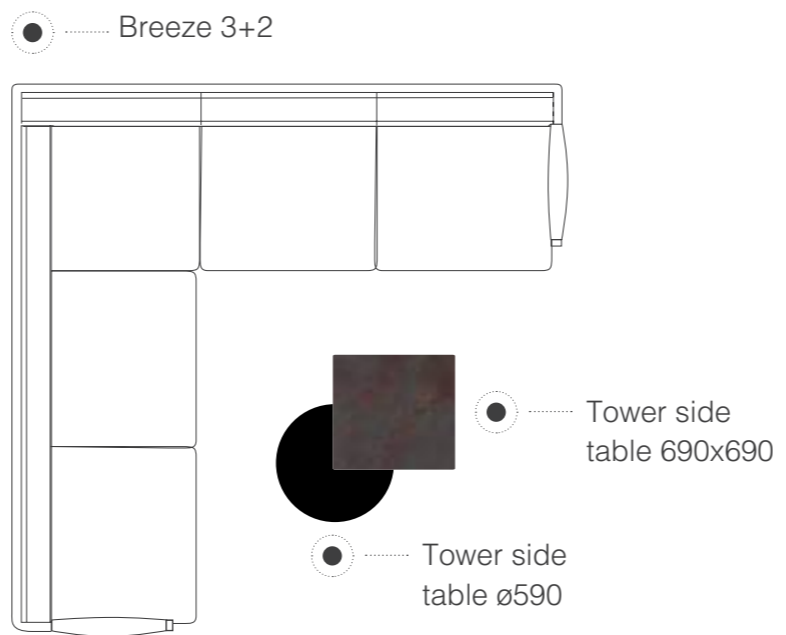

BREEZE LS01

222 ROLL SIDE TABLE

BREEZE LS01

BREEZE LS02

BREEZE CENTER LOW TABLE

Create your corner sofa set!

Breeze collection is extended with batyline option. Both options are perfect for outdoor living areas thanks to the robust structure and classy looking.