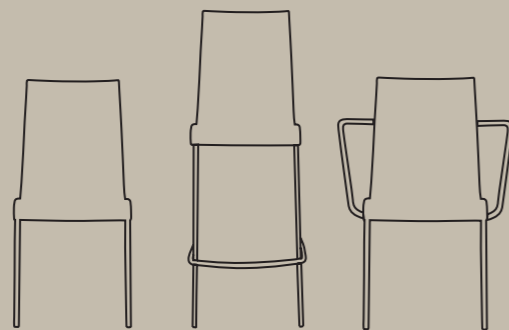

ICON COLLECTION

With the strength of high quality polypropylene raw material, Icon Collection adapts to professional areas. Flexible and ergonomic back support makes you feel the difference. The collection is offered as a chair, armchair and bar stool of two different heights. In addition to the chrome leg option, cataphorized electrostatic powder coated legs are suitable for outdoor use. Stackable and easy to maintain. It retains its first-day quality thanks to its uv stabilizer.