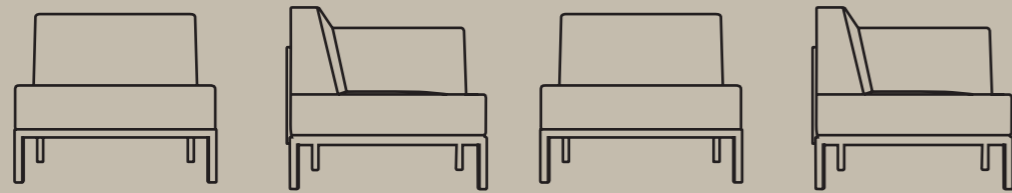

LOCA SOFA LS02

LOCA SOFALS02 LOCA CENTERLOW TABLE

LOCA SOFALS 3+1

SLIM COLLECTION

Breeze offer privileged outdoor experience with its high-performance technical details. The luxurious for created by natural-looking woven ropes is complemented by ergonomic cushions with mesh fabric. The collection, which has extra durability thanks to its corrosion-resistant metal body, has been carefully designed for maximum comfort.

SLIM STRIPE SOFA SLIM SIDE TABLE

SLIM STRIPE ARMCHAIR

SLIM STRIPE SOFA

SLIM CENTER LOW TABLE

SLIM ARMCHAIR

SLIM SOFA

SLIM SIDE TABLE

SLIM CENTER LOW TABLE