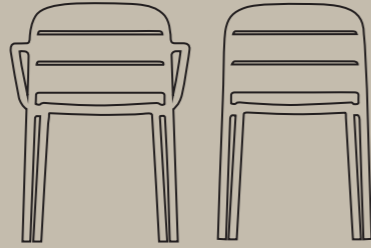

HİSAR-S HİSAR-K

HİSAR-S HİSAR-K

BEYKOZ

İSTANBUL COLLECTION

The Beykoz Chair has a modern design that combines comfort and style, taking energy from the essence of Beykoz, one of Istanbul's places of natural beauty along the Bosphorus. Inspiration for the design comes from the peaceful streets of Beykoz, surrounded by greenery and the fine details of its waterfront mansions. Beykoz creates an Eden by including the texture of Istanbul's vintage and green soul in your living areas. It invites you to slow down, enjoy a moment of peace, and immerse yourself in life's small pleasures.