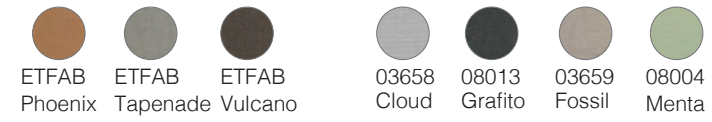

**Roll Coffee Table ø590**

Top: Solid Compact Travertino 5201

Base: Wenge 117

BASE COLOURS

CORD COLOURS

CUSHION COLOURS

BATYLINE EDEN

GROUP D