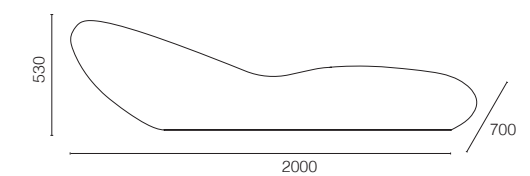

**Aura Daybed**  
Batyline Eden 50740

**Aura Sunbed**  
Batyline Eden 50974

FABRIC COLOURS

AURA Daybed

AURA Sunbed

Scan QR code to  
discover more