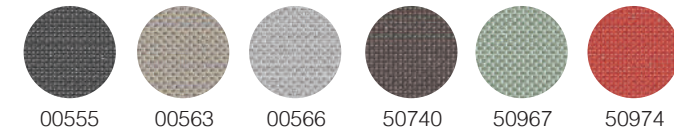

**Aura Daybed**  
Batyline Eden 50740

**Aura Sunbed**  
Batyline Eden 50974

FABRIC COLOURS

AURA Daybed

AURA Sunbed

Scan QR code to  
discover more