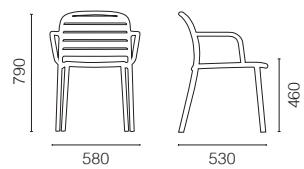

Scan QR code to
discover more