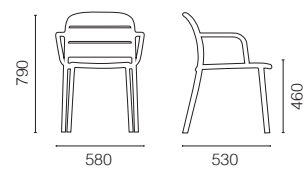

COLOURS

Scan QR code to
discover more