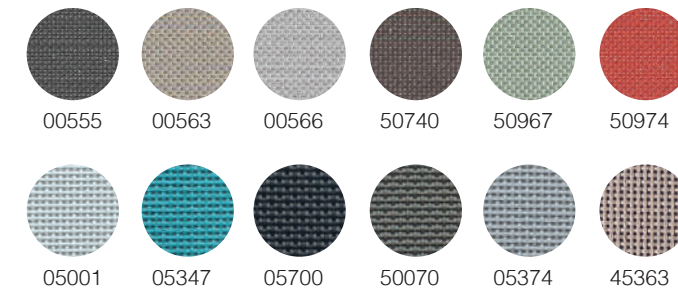

**Top:** Solid Compact Mist Herb 1147  
**Base:** Anthracite 103

**Ada Coffee Table 490x450**

**Top:** Solid Compact Alps Chesnut 3244  
**Base:** Anthracite 103

**Iva Sunbed**  
**Mesh:** Batyline Eden 00555  
**Frame:** Anthracite 103

**Ada Coffee Table 490x450**  
**Top:** Solid Compact Platinum Grey  
**Base:** Anthracite 103

MESH COLOURS

PILLOW COLOURS

BASE COLOURS

CORD COLOURS

CUSHION COLOURS

BATYLINE EDEN

GROUP D