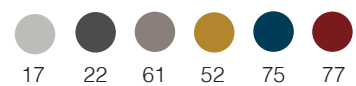

**Balat-K**  
Dark Yellow 52

**Oxo Table ø590**  
Top: Solid Compact Cement 5101  
Base: Warm Grey 118

İ s t a n b u l  
B a l a t

COLOURS

Scan QR code to  
discover more

Icon district  
of istanbul

Bomonti