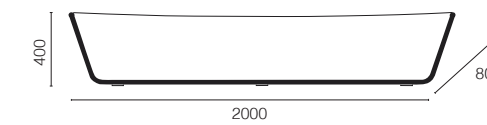

**Ada Coffee Table 490x450**  
**Top:** Solid Compact Platinum Grey  
**Base:** Anthracite 103

MESH COLOURS

PILLOW COLOURS

BASE COLOURS

CORD COLOURS

CUSHION COLOURS

BATYLINE EDEN

GROUP D