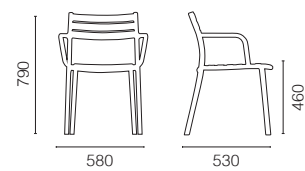

COLOURS

Scan QR code to
discover more