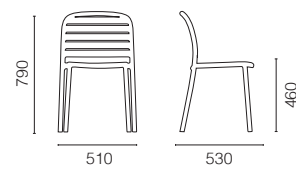

Scan QR code to
discover more