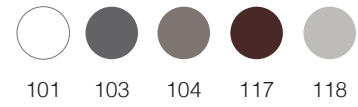

BASE COLOURS