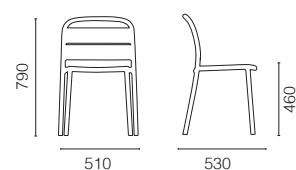

**Balat-K**  
Dark Yellow 52

**Oxo Table ø590**  
Top: Solid Compact Cement 5101  
Base: Warm Grey 118

İ s t a n b u l  
B a l a t

COLOURS

Scan QR code to  
discover more

Icon district  
of istanbul

Bomonti