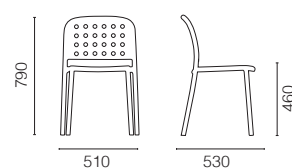

Scan QR code to
discover more