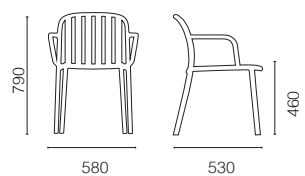

Scan QR code to
discover more