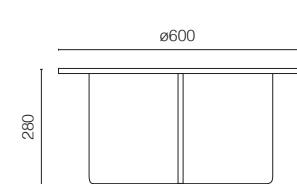

MATT COFFEE TABLE 622

MATT COFFEE TABLE 621

MATT COFFEE TABLE 623

MATT COFFEE TABLE 620

MATT COFFEE TABLE 622

MATT COFFEE TABLE 621

SOLID COMPACT BASE & TOP COLOURS

8101