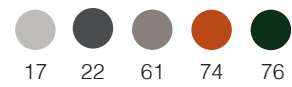

COLOURS

Scan QR code to
discover more