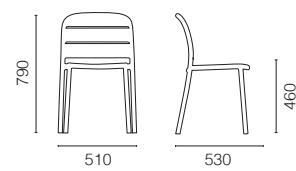

COLOURS

Scan QR code to
discover more