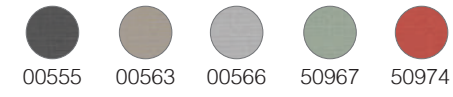

**Roll Coffee Table ø590**

Top: Solid Compact Travertino 5201

Base: Wenge 117

BASE COLOURS

CORD COLOURS

CUSHION COLOURS

BATYLINE EDEN

GROUP D