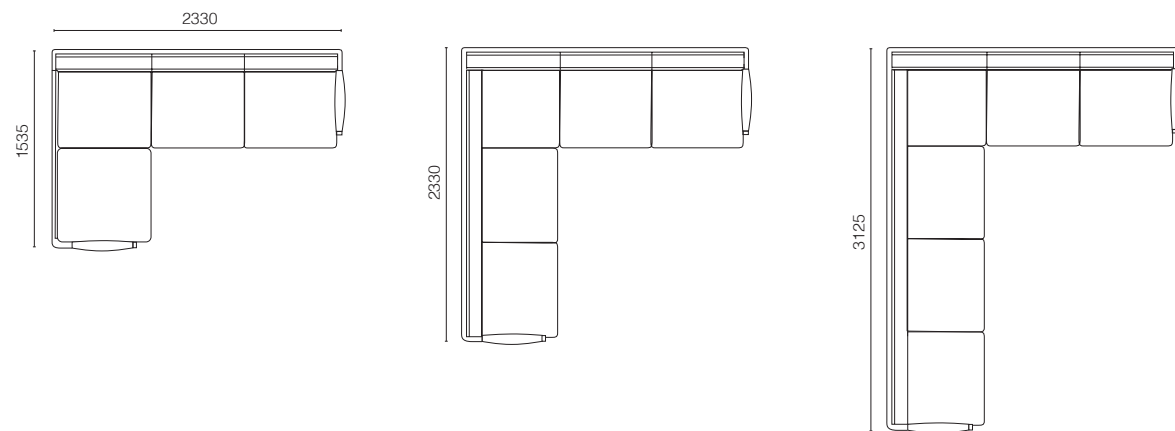

**Roll Coffee Table ø590**

Top: Solid Compact Travertino 5201

Base: Wenge 117

BASE COLOURS

CORD COLOURS

CUSHION COLOURS

BATYLINE EDEN

GROUP D