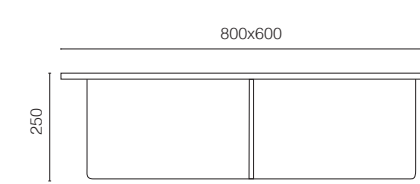

MATT COFFEE TABLE 622

MATT COFFEE TABLE 621

MATT COFFEE TABLE 623

MATT COFFEE TABLE 620

MATT COFFEE TABLE 622

MATT COFFEE TABLE 621

SOLID COMPACT BASE & TOP COLOURS

8101