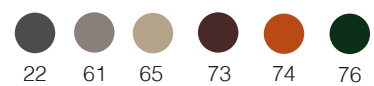

Scan QR code to
discover more