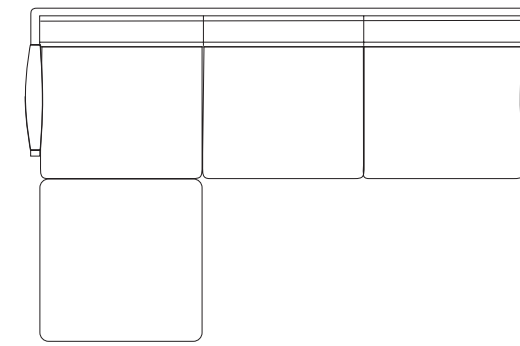

Breeze LS 3+1