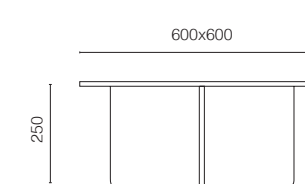

MATT COFFEE TABLE 621

SOLID COMPACT BASE & TOP COLOURS

8101

* See the table top options at page 99-101