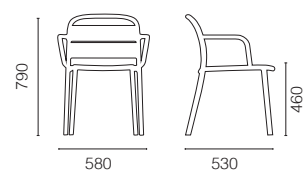

**Balat-K**  
Dark Yellow 52

**Oxo Table ø590**  
Top: Solid Compact Cement 5101  
Base: Warm Grey 118

İ s t a n b u l  
B a l a t

COLOURS

Scan QR code to  
discover more

Icon district  
of istanbul

Bomonti