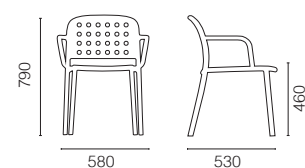

Scan QR code to
discover more