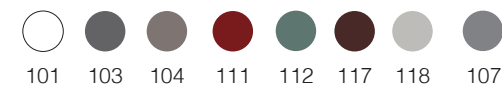

**Ada Coffee Table 490x450**  
**Top:** Solid Compact Platinum Grey  
**Base:** Anthracite 103

MESH COLOURS

PILLOW COLOURS

BASE COLOURS

CORD COLOURS

CUSHION COLOURS

BATYLINE EDEN

GROUP D