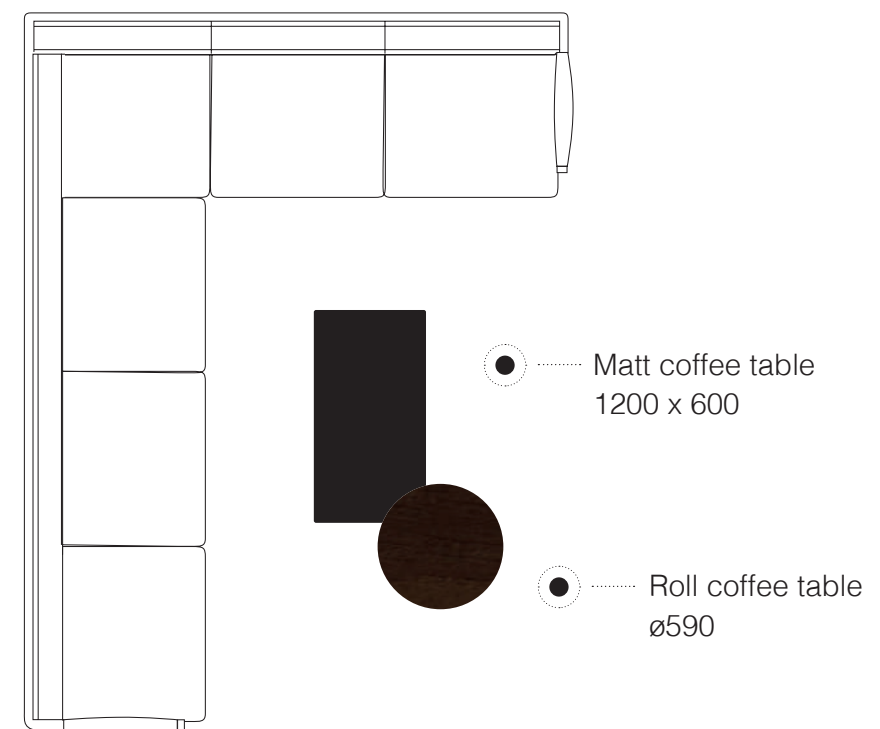

Breeze LS 3+3