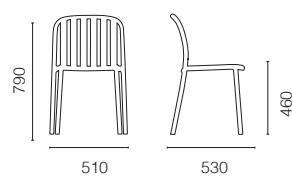

Scan QR code to
discover more