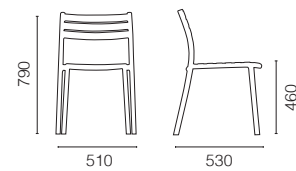

COLOURS

Scan QR code to
discover more