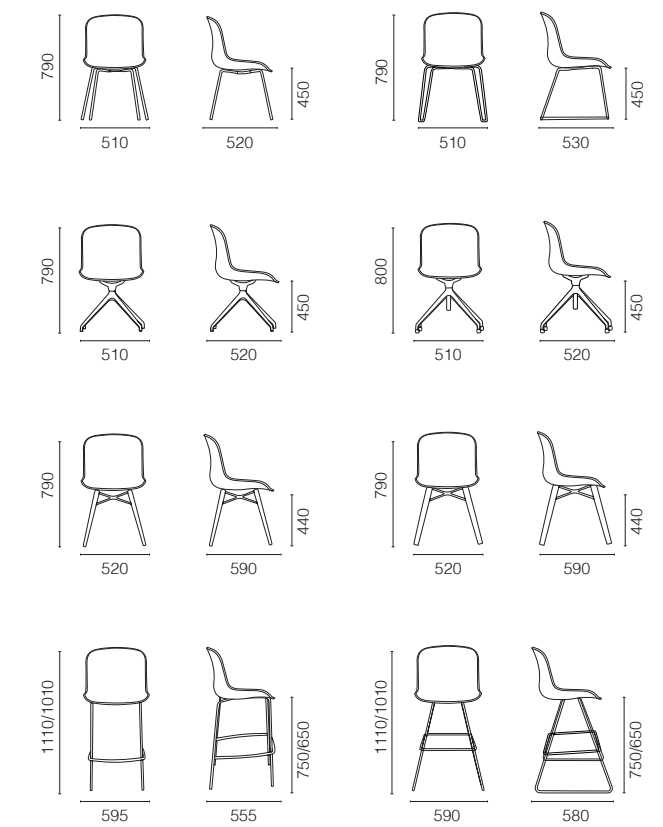

SEAT COLOURS

FRAME COLOURS

CONFIGURATIONS