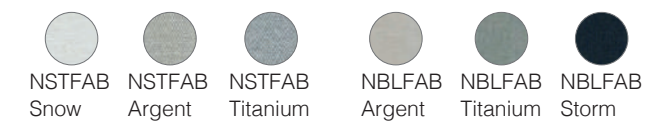

GROUP E

Scan QR code to discover more