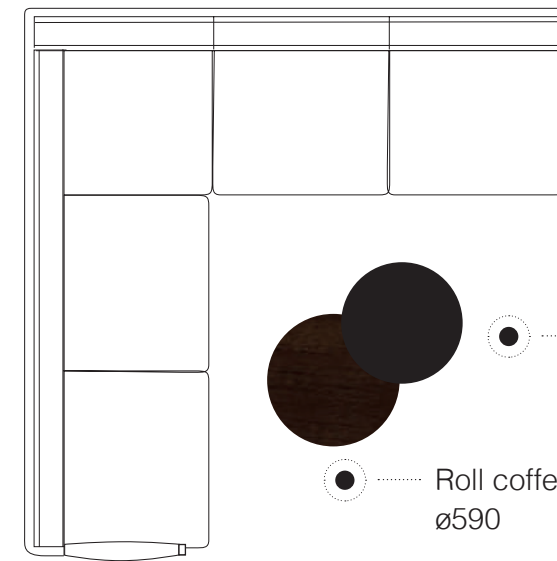

Breeze LS 3+2