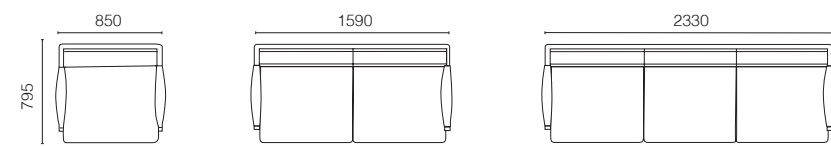

**Roll Coffee Table ø590**

Top: Solid Compact Travertino 5201

Base: Wenge 117

BASE COLOURS

CORD COLOURS

CUSHION COLOURS

BATYLINE EDEN

GROUP D