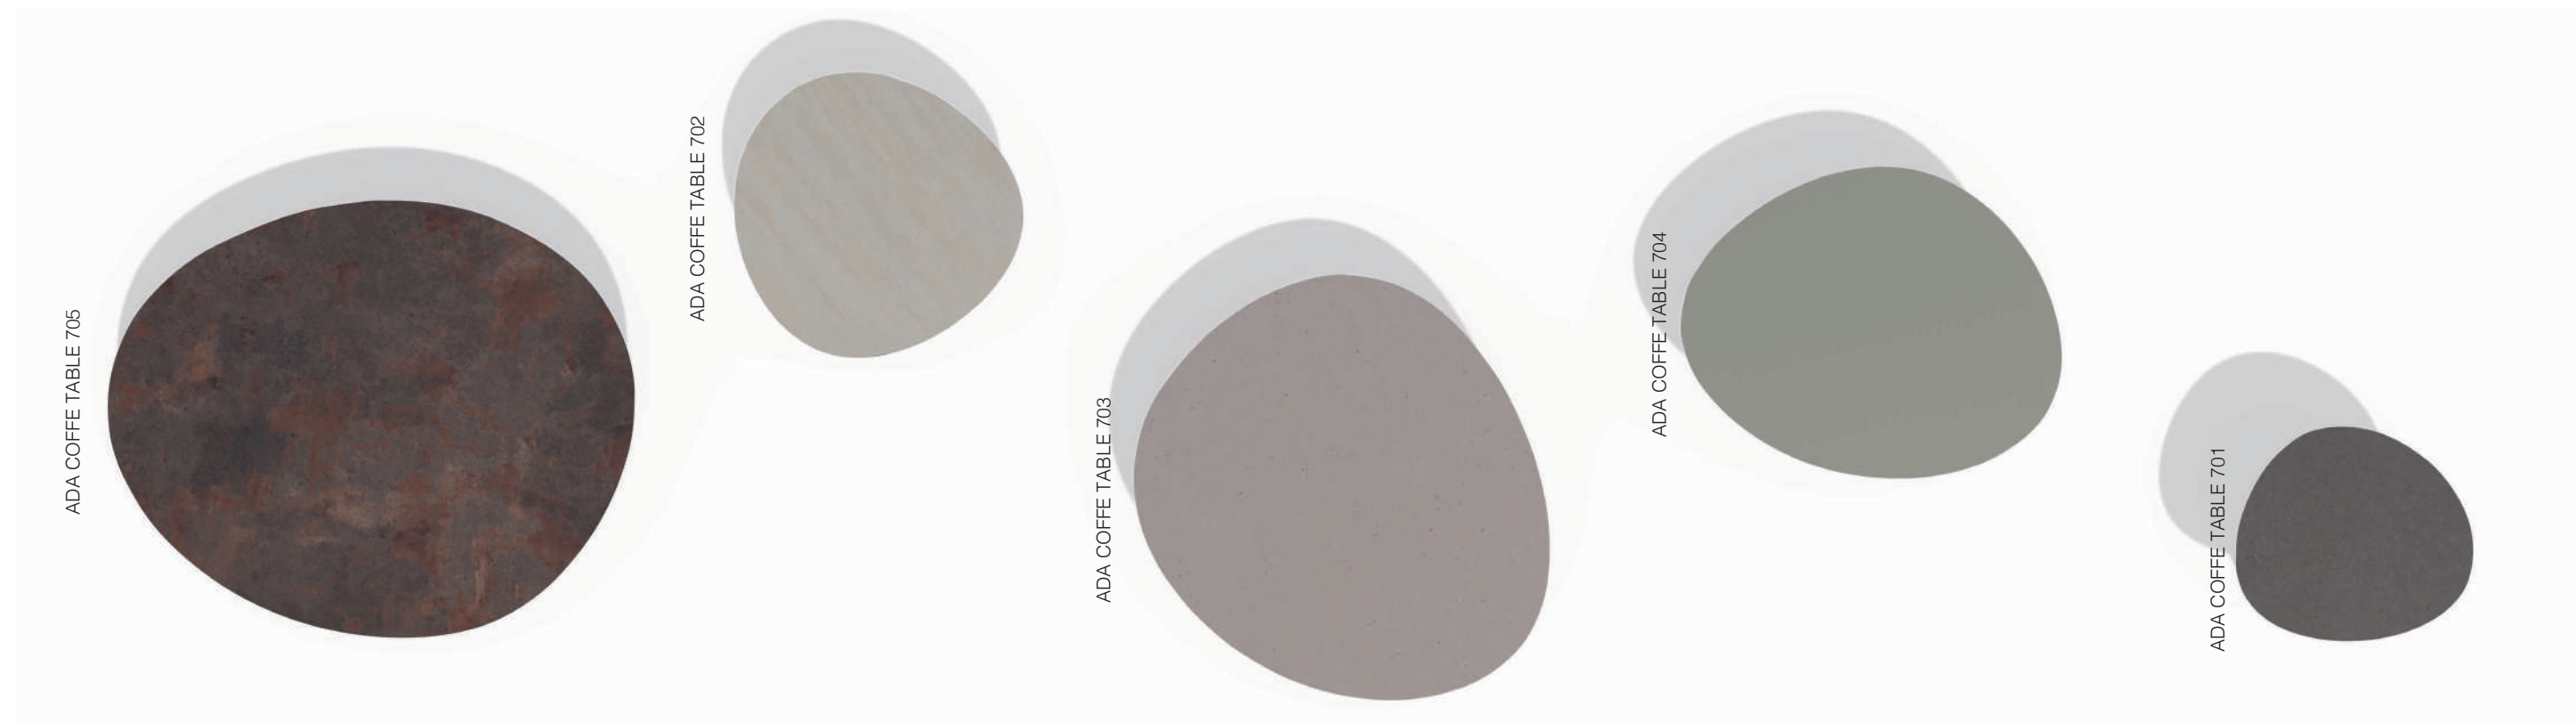

BASE COLOURS

SOLID COMPACT TOP COLOURS

* See the table top options at page 99-101

Scan QR code to discover more