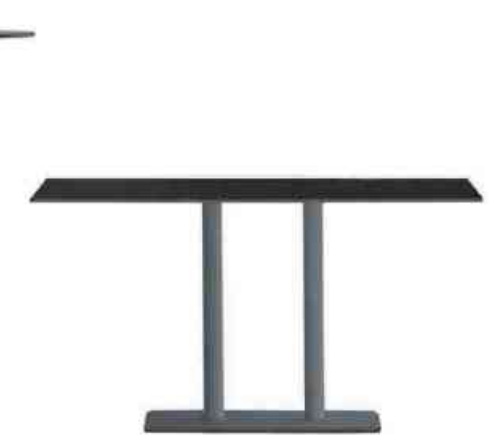

MARVEL-S

KAREA

MAXIMA

WOX

ONIX

LOTUS SQUARE

LOTUS ROUND Side Table

LOTUS ROUND Bar Table

LOTUS SQUARE

OXO

OXO Bar Table

PLUS Bar Table

PLUS

COMPACT TABLE TOPS COLOUR SELECTION

To find out more for the complete collection please visit our web site www.papatya.com.tr