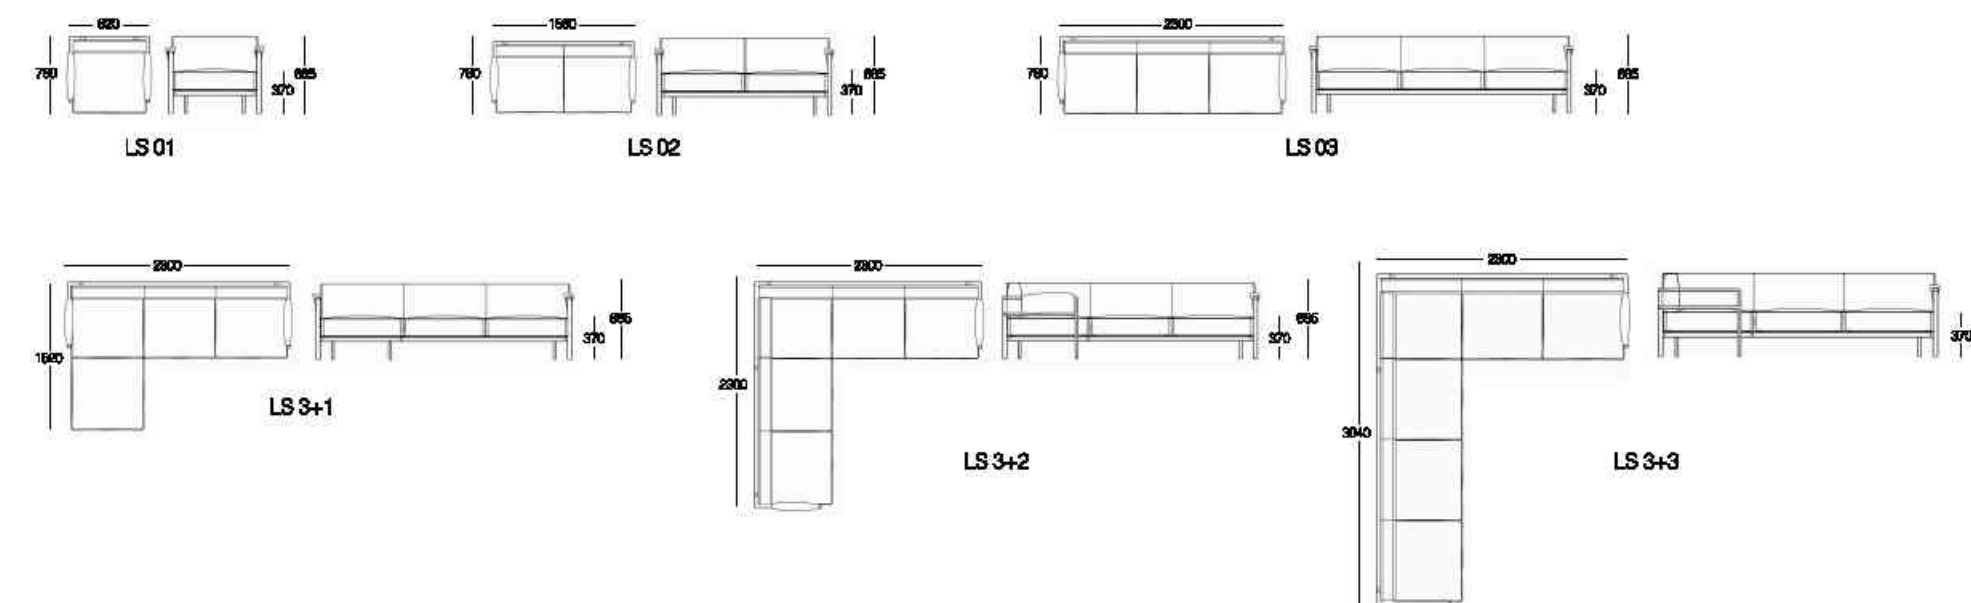

WAVE SUNLOUNGER | WAVE SIDE TABLE

ZEN SUNLOUNGER | ZEN SIDE TABLE

*Dimensions are expressed in millimeters.

FABRIC COLOUR OPTIONS 	METAL FRAME COLOUR OPTIONS 	
		ETISILK 2001 Grey 2700 Milk Brown 2500 Blue 2108 Purple