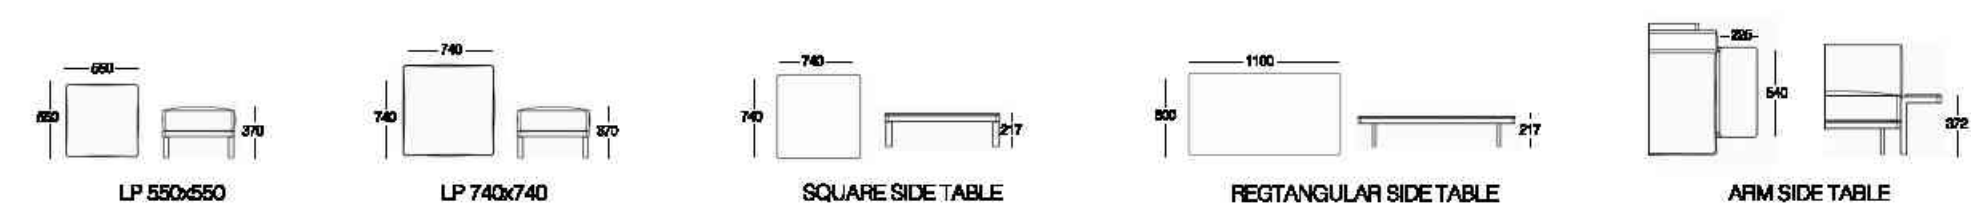

WAVE SUNLOUNGER | WAVE SIDE TABLE

ZEN SUNLOUNGER | ZEN SIDE TABLE

*Dimensions are expressed in millimeters.

FABRIC COLOUR OPTIONS 	METAL FRAME COLOUR OPTIONS 	
		ETISILK 2001 Grey 2700 Milk Brown 2500 Blue 2108 Purple