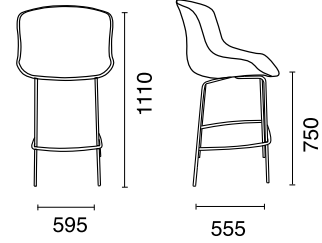

## GLOBE-S Bar Stool

www.papatya.com.tr

PP FINISH

Frame Features ( Ø 17 mm - 2 mm thickness )

	101 White powder coated	
	102 Black powder coated	
	103 Anthracite powder coated	
	104 Taupe powder coated	
	110 Dark yellow powder coated	
	111 Brick red powder coated	
	112 Reseda Green powder coated	
	113 Brass Plated (vintage/mat)	
	114 Copper Plated (vintage / mat)	

Net weight	Gross weight	Stacking	Assembled Package	Disassembled Package
			20' : 72 pcs. 40' : 160 pcs. 40HC : 160 pcs. 100cbm: 266 pcs.	20' : 288 pcs. 40' : 640 pcs. 40HC : 640 pcs. 100cbm: 1064 pcs.
			600x580x1070mm m <sup>3</sup> 0.37	550x600x1140mm m <sup>3</sup> 0.37