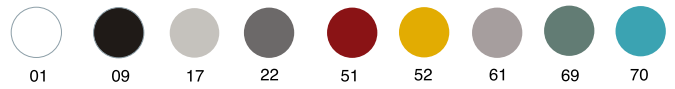

## GLOBE-S Bar Stool

www.papatya.com.tr

PP FINISH

Frame Features ( Ø 17 mm - 2 mm thickness )

	101 White powder coated	
	102 Black powder coated	
	103 Anthracite powder coated	
	104 Taupe powder coated	
	110 Dark yellow powder coated	
	111 Brick red powder coated	
	112 Reseda Green powder coated	
	113 Brass Plated (vintage/mat)	
	114 Copper Plated (vintage / mat)	